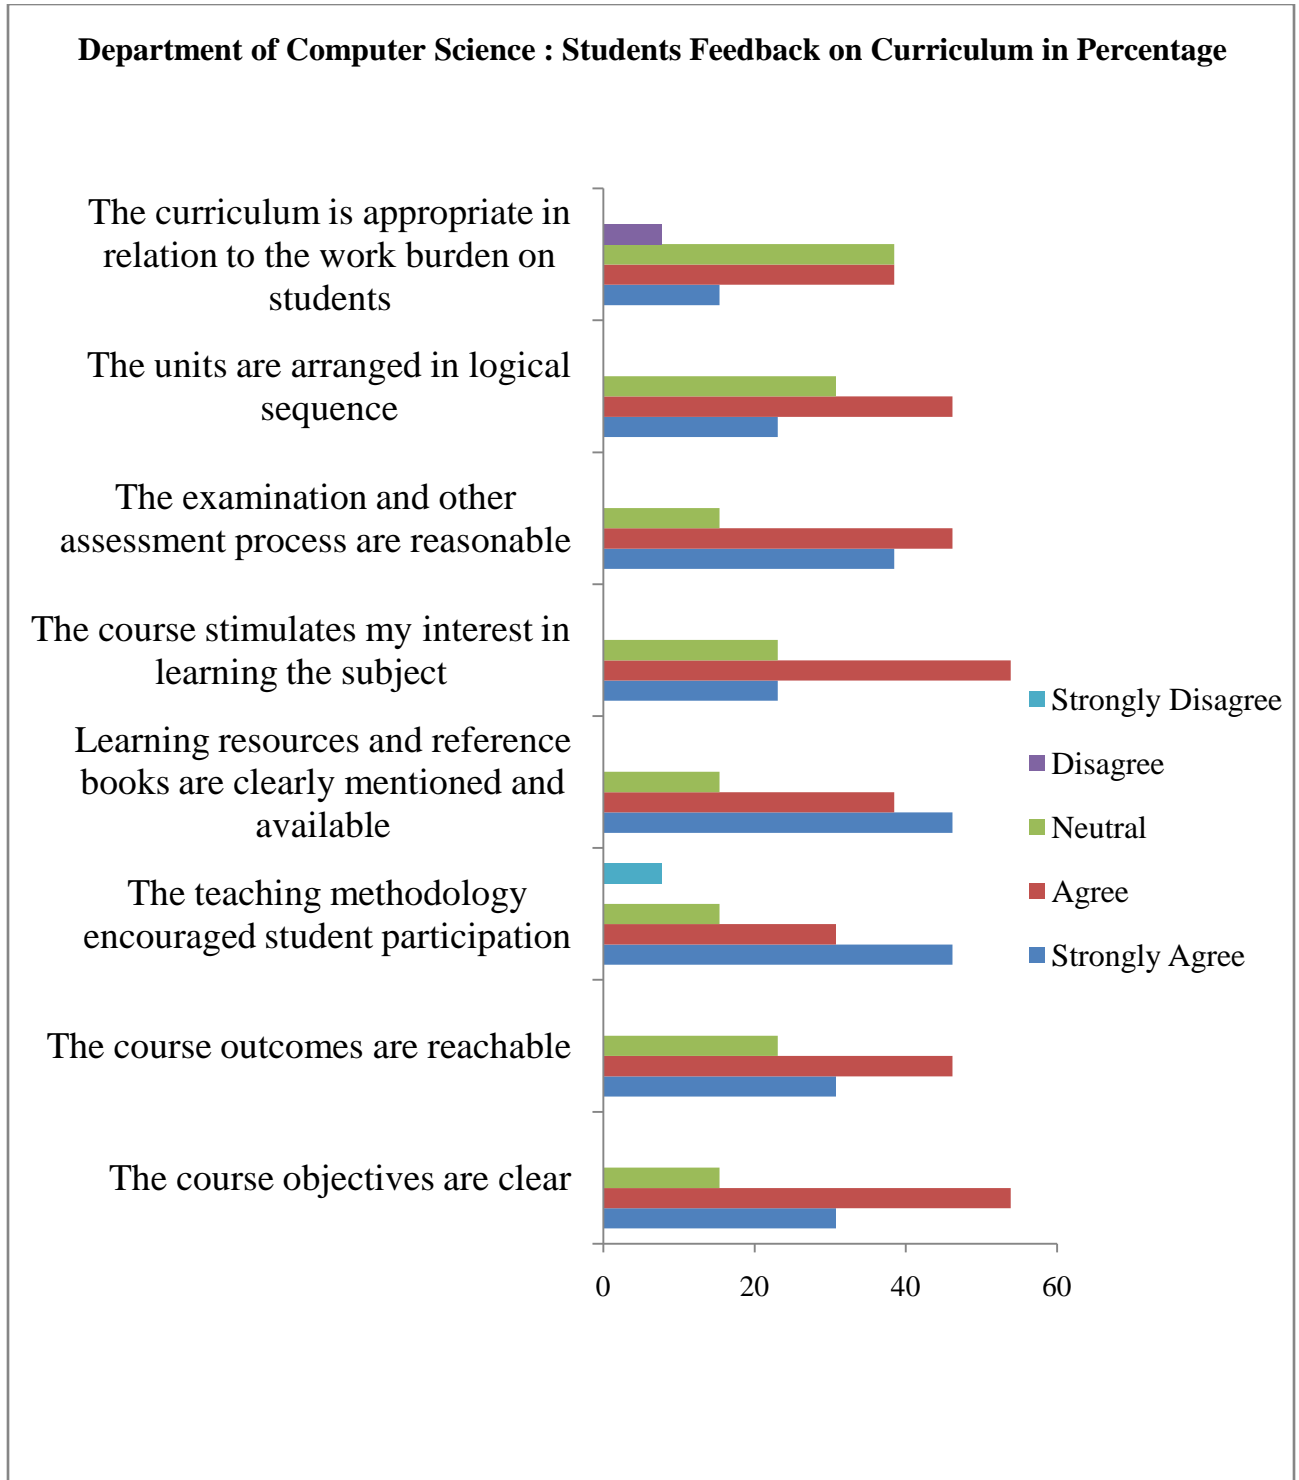

Students Feedback on Curriculum 2019-2020

Department of Commerce

Department of Computer Science

Department of Corporate Secretaryship

Department of English

Department of English : Students Feedback on Curriculum in Percentage

Department of Management

Department of Mathematics

Department of Mathematics: Students Feedback on Curriculum in Percentage