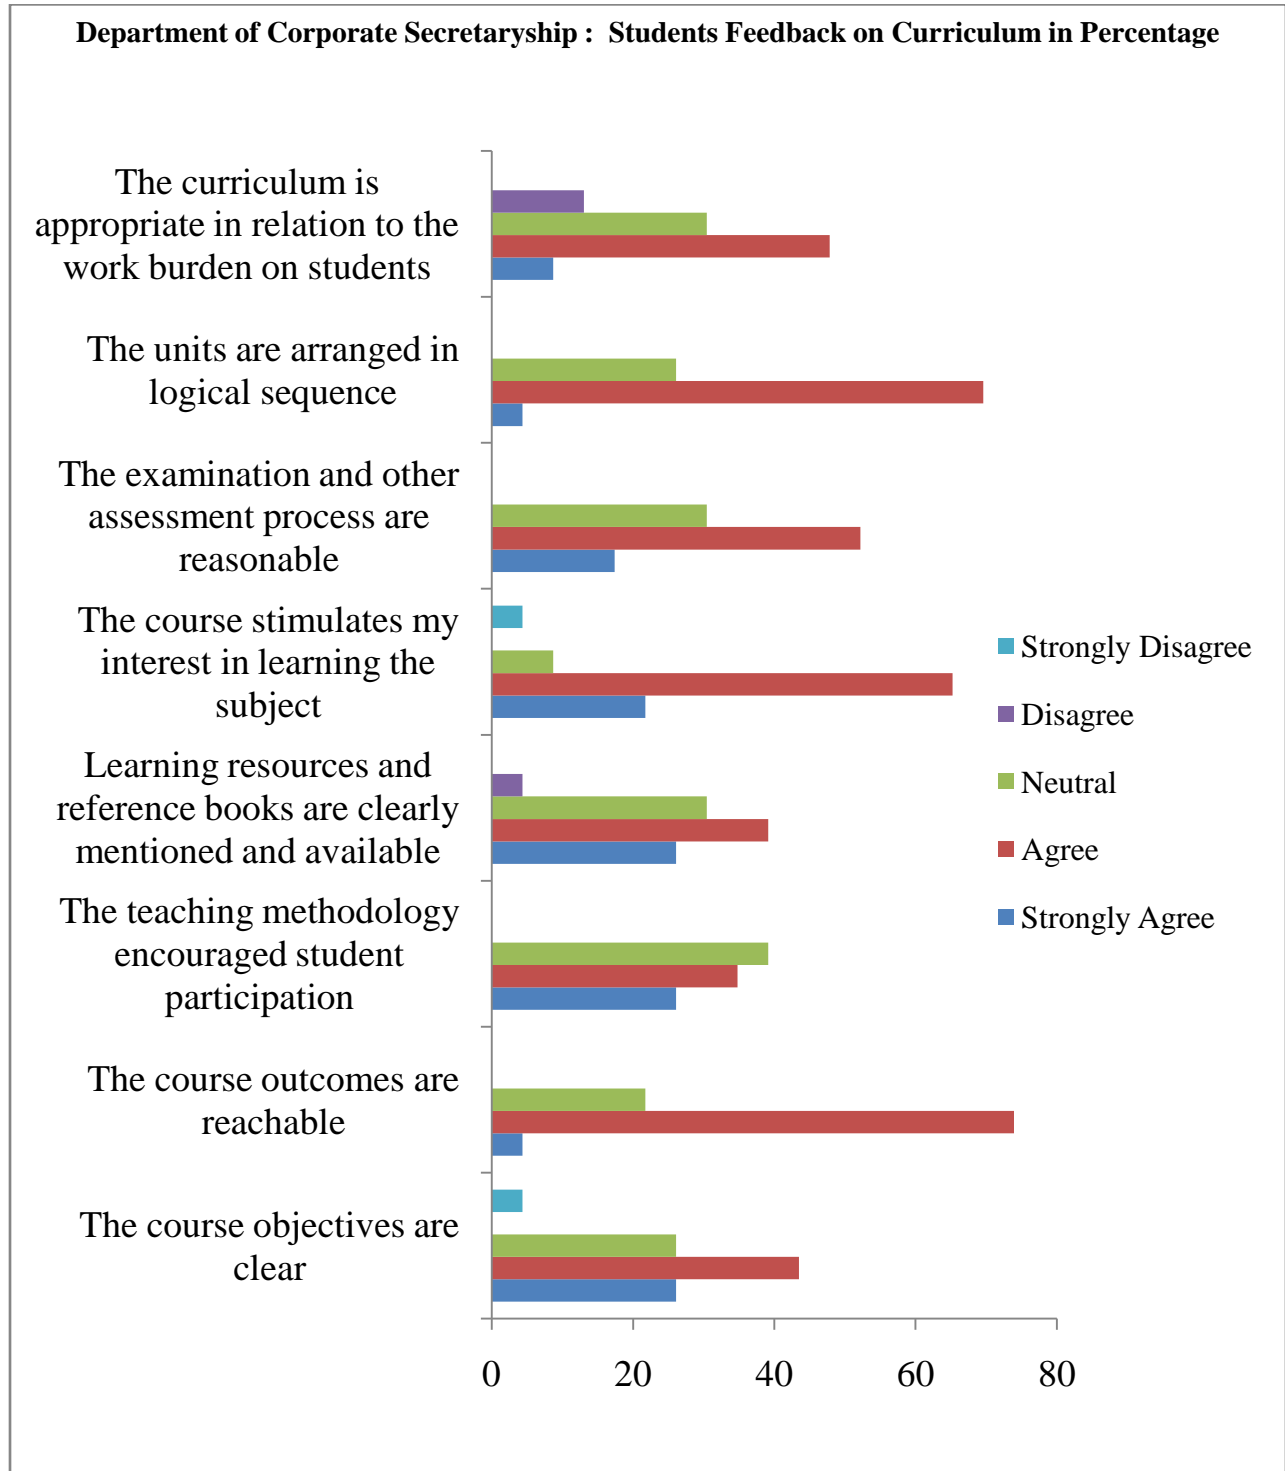

Students Feedback on Curriculum 2019-2020

Department of Commerce

Department of Computer Science

Department of Corporate Secretaryship

Department of English

Department of English : Students Feedback on Curriculum in Percentage

Department of Management

Department of Mathematics

Department of Mathematics: Students Feedback on Curriculum in Percentage