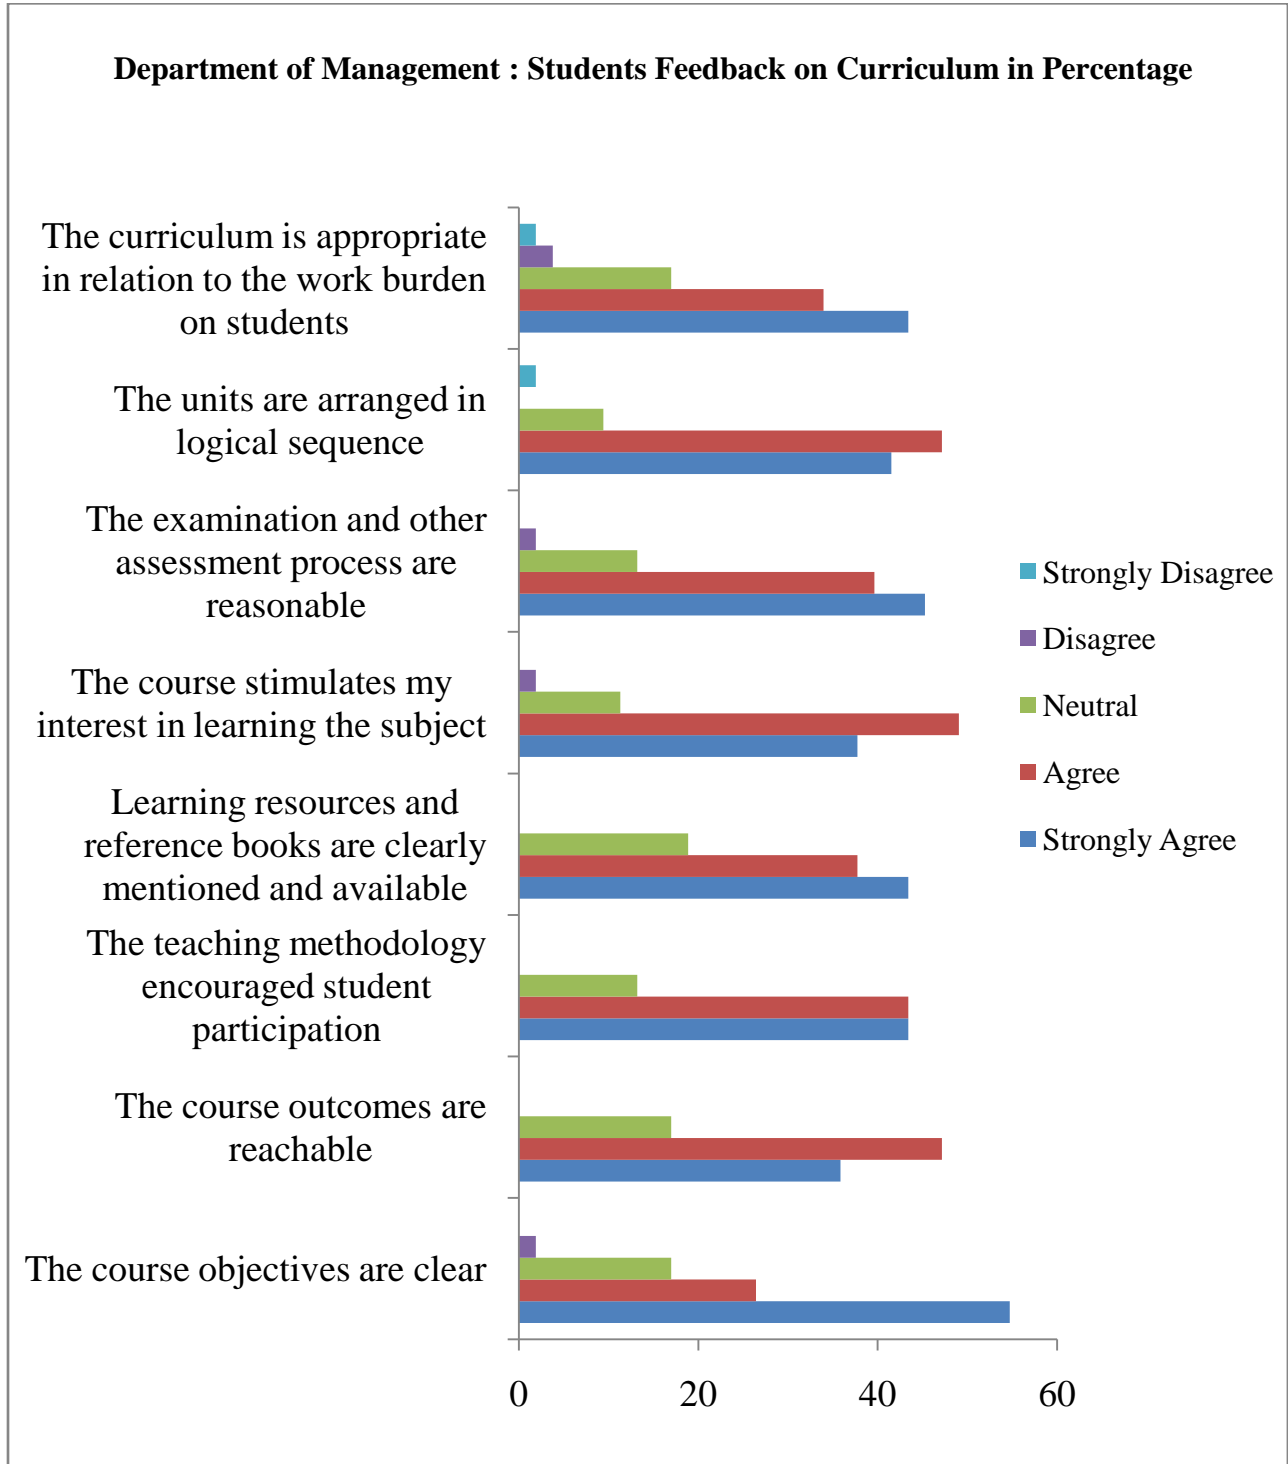

Students Feedback on Curriculum 2019-2020

Department of Commerce

Department of Computer Science

Department of Corporate Secretaryship

Department of English

Department of English : Students Feedback on Curriculum in Percentage

Department of Management

Department of Mathematics

Department of Mathematics: Students Feedback on Curriculum in Percentage