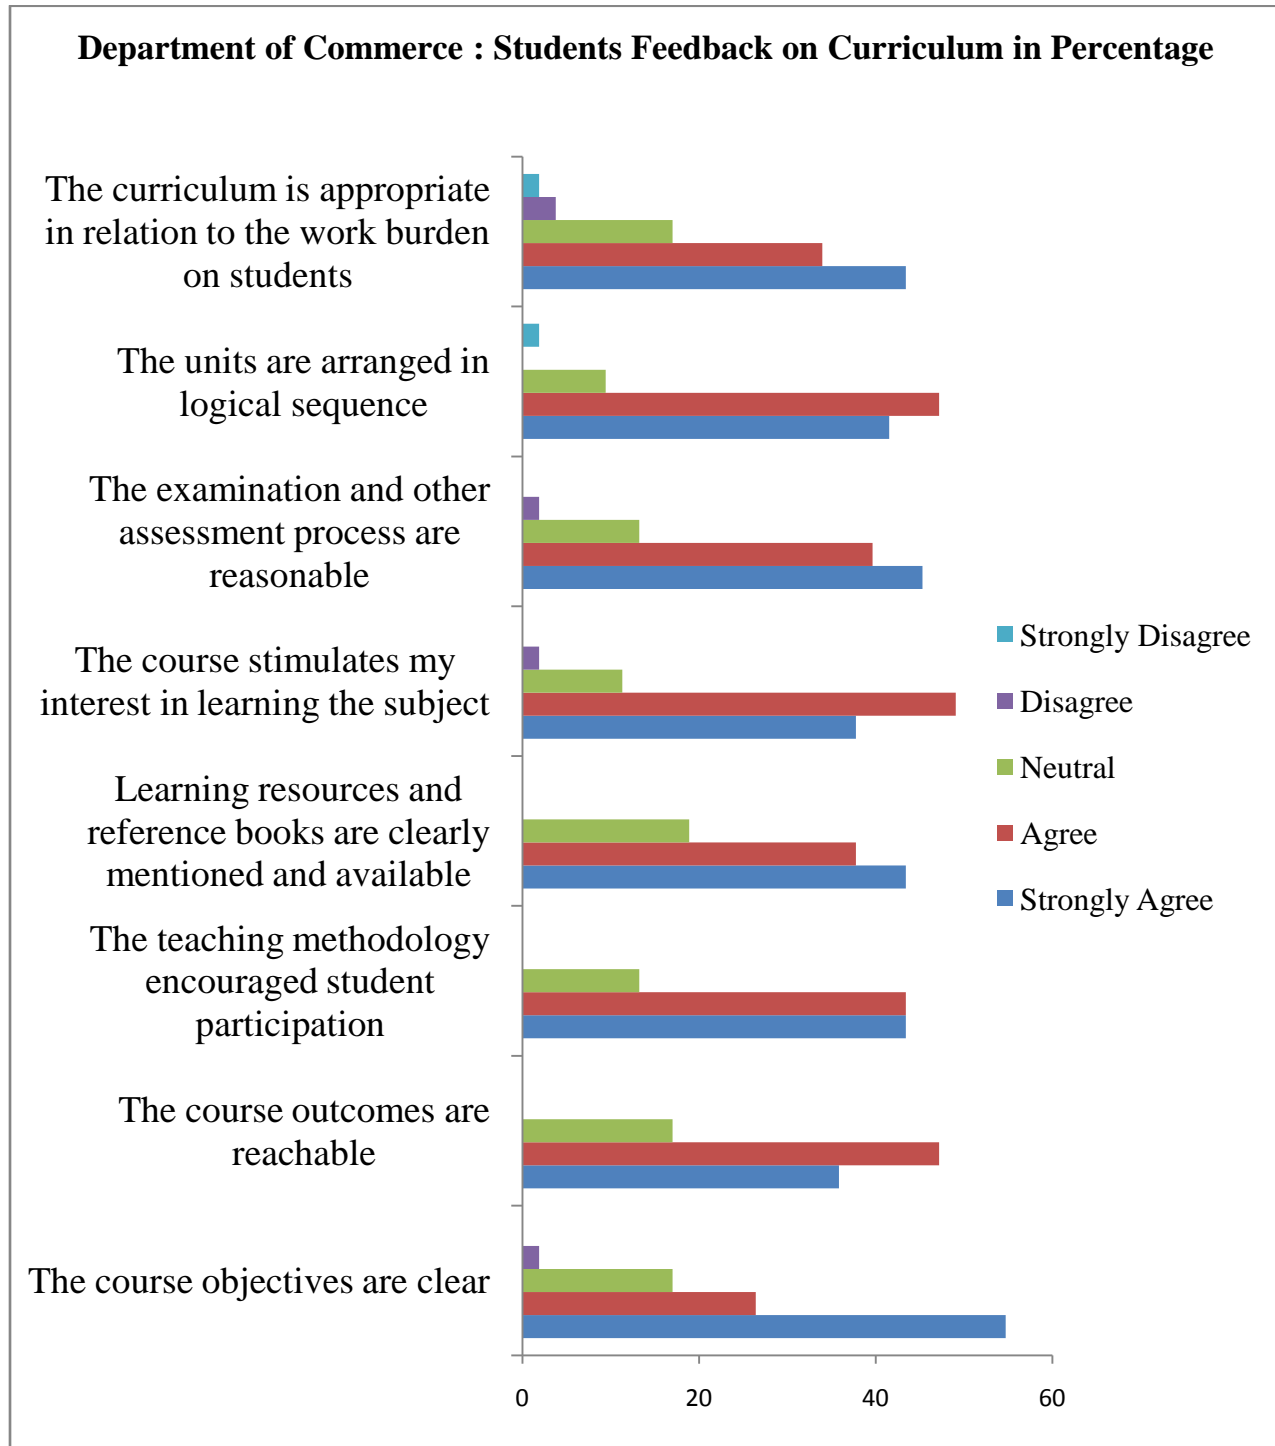

Students Feedback on Curriculum 2019-2020

Department of Commerce

Department of Computer Science

Department of Corporate Secretaryship

Department of English

Department of English : Students Feedback on Curriculum in Percentage

Department of Management

Department of Mathematics

Department of Mathematics: Students Feedback on Curriculum in Percentage