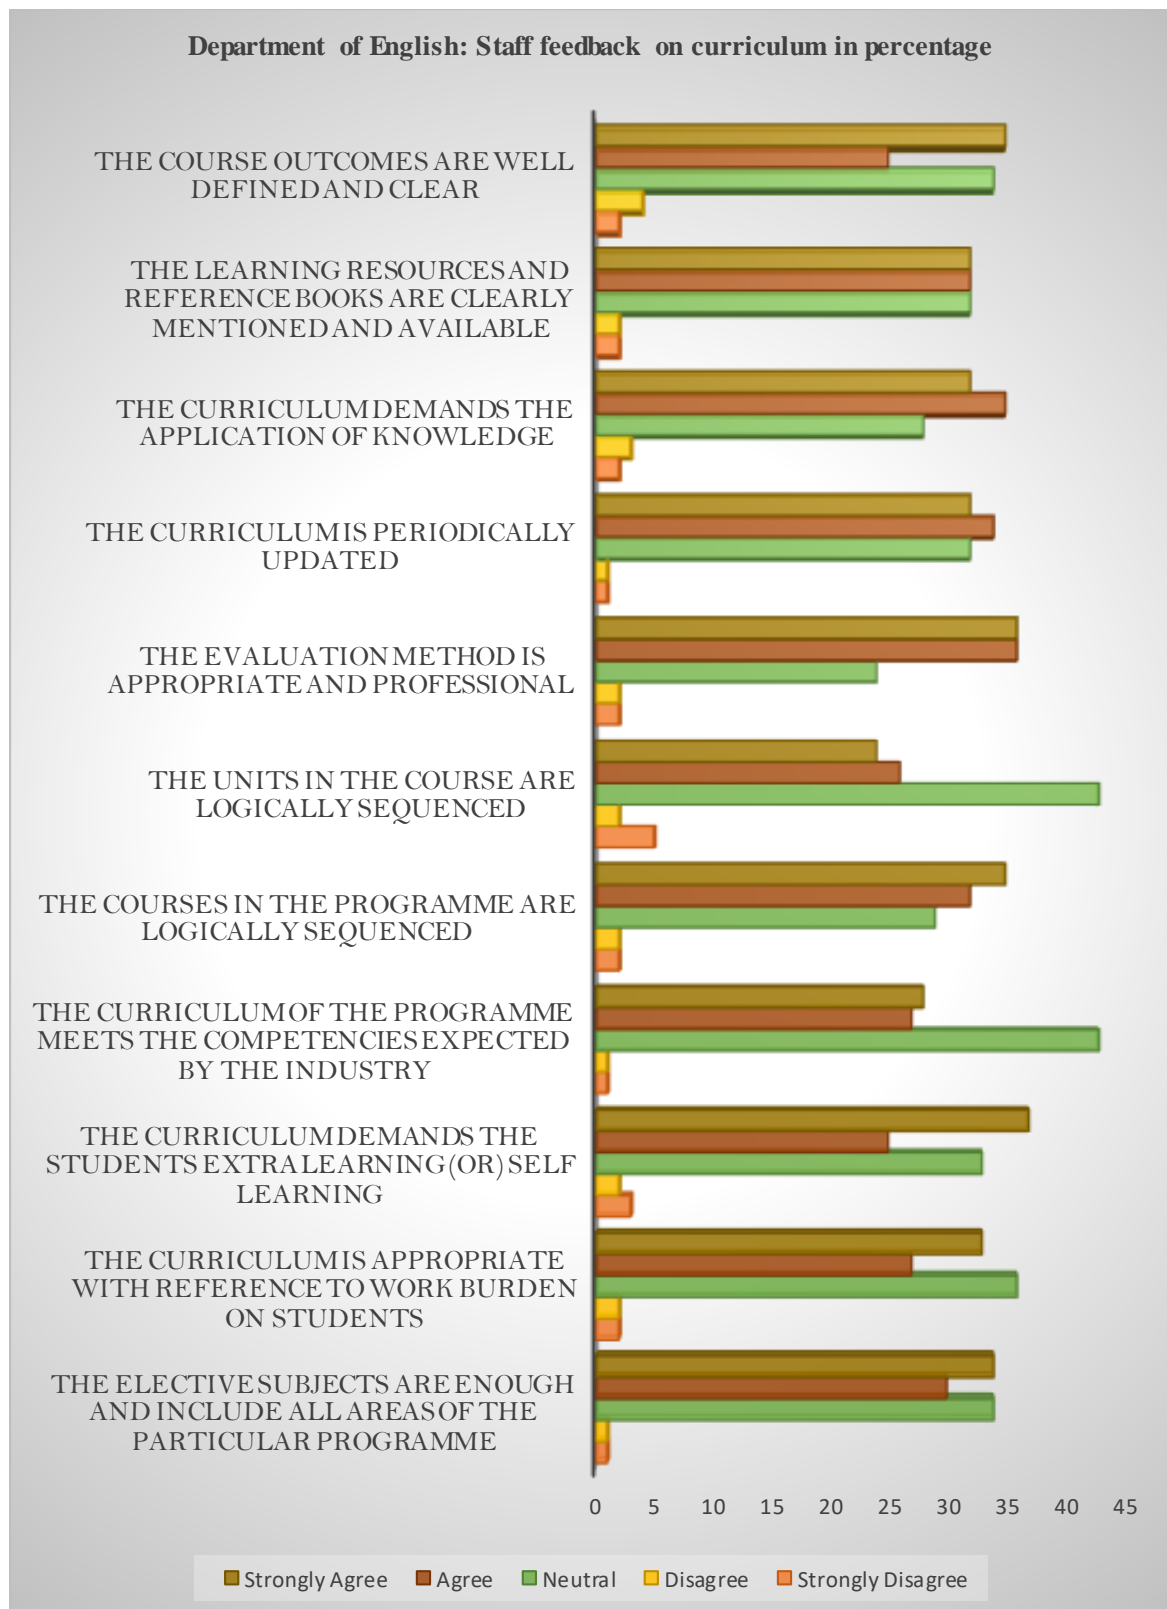

STAFF FEEDBACK ON CURRICULUM 2022-2023

Department of Commerce

Department of Computer Science

Department of Commerce with CA and PA

Department of Commerce with CA and PA: Staff Feedback on curriculum in percentage

Department of Management Studies

Department of Management Studies : Staff Feedback on curriculum in percentage

Department of Mathematics

Department of English

Department of Corporate Secretaryship