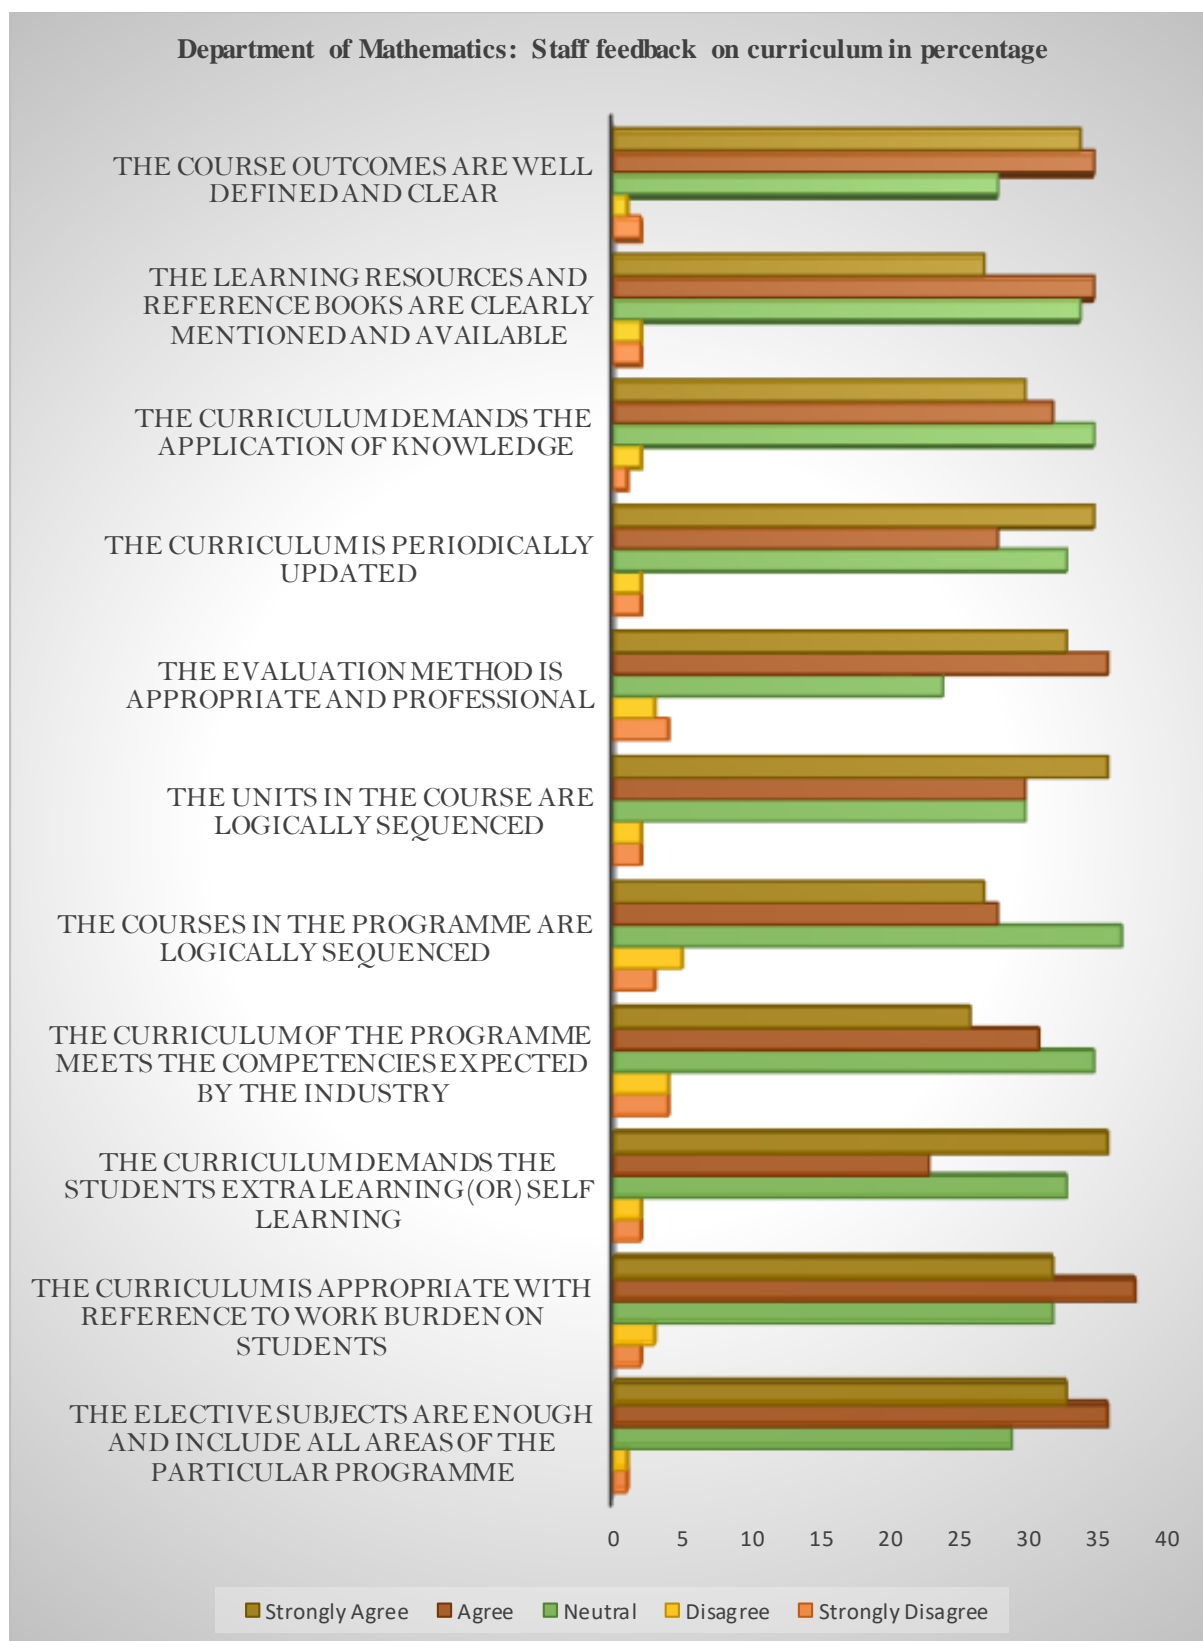

STAFF FEEDBACK ON CURRICULUM 2022-2023

Department of Commerce

Department of Computer Science

Department of Commerce with CA and PA

Department of Commerce with CA and PA: Staff Feedback on curriculum in percentage

Department of Management Studies

Department of Management Studies : Staff Feedback on curriculum in percentage

Department of Mathematics

Department of English

Department of Corporate Secretaryship