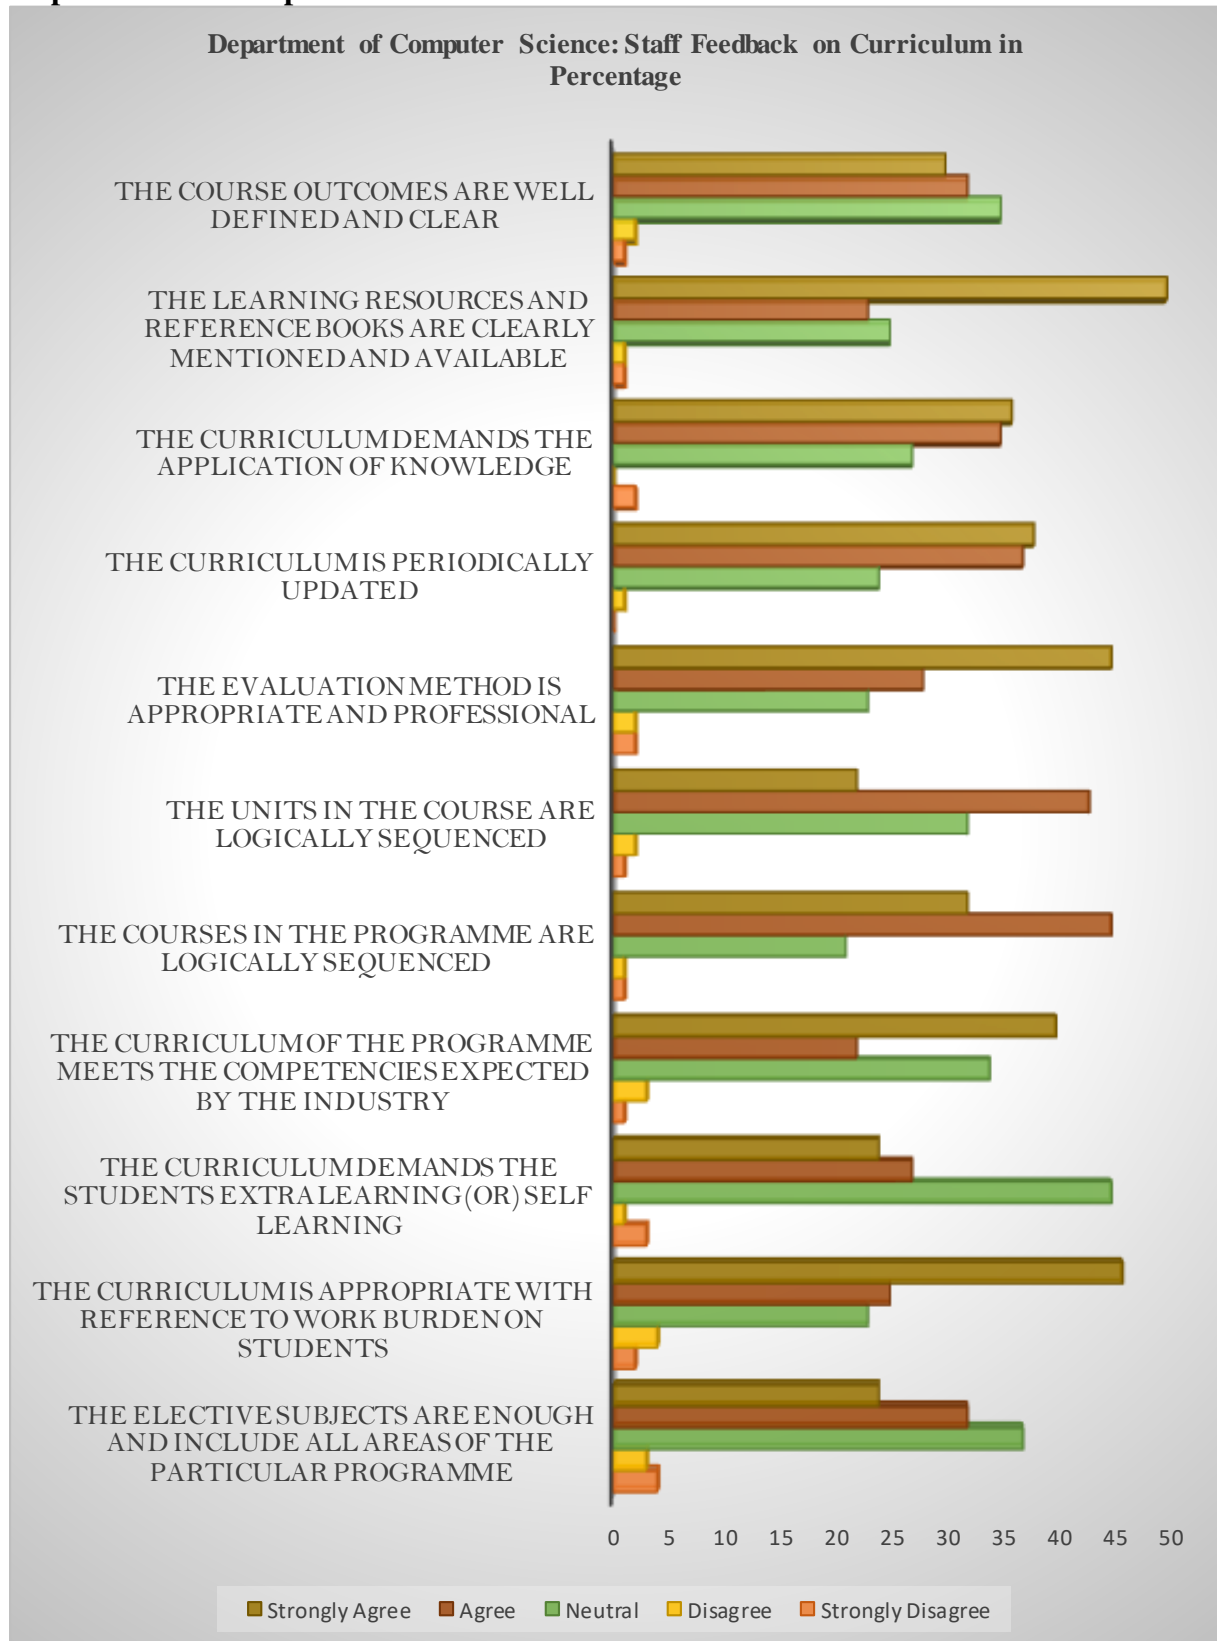

STAFF FEEDBACK ON CURRICULUM 2022-2023

Department of Commerce

Department of Computer Science

Department of Commerce with CA and PA

Department of Commerce with CA and PA: Staff Feedback on curriculum in percentage

Department of Management Studies

Department of Management Studies : Staff Feedback on curriculum in percentage

Department of Mathematics

Department of English

Department of Corporate Secretaryship