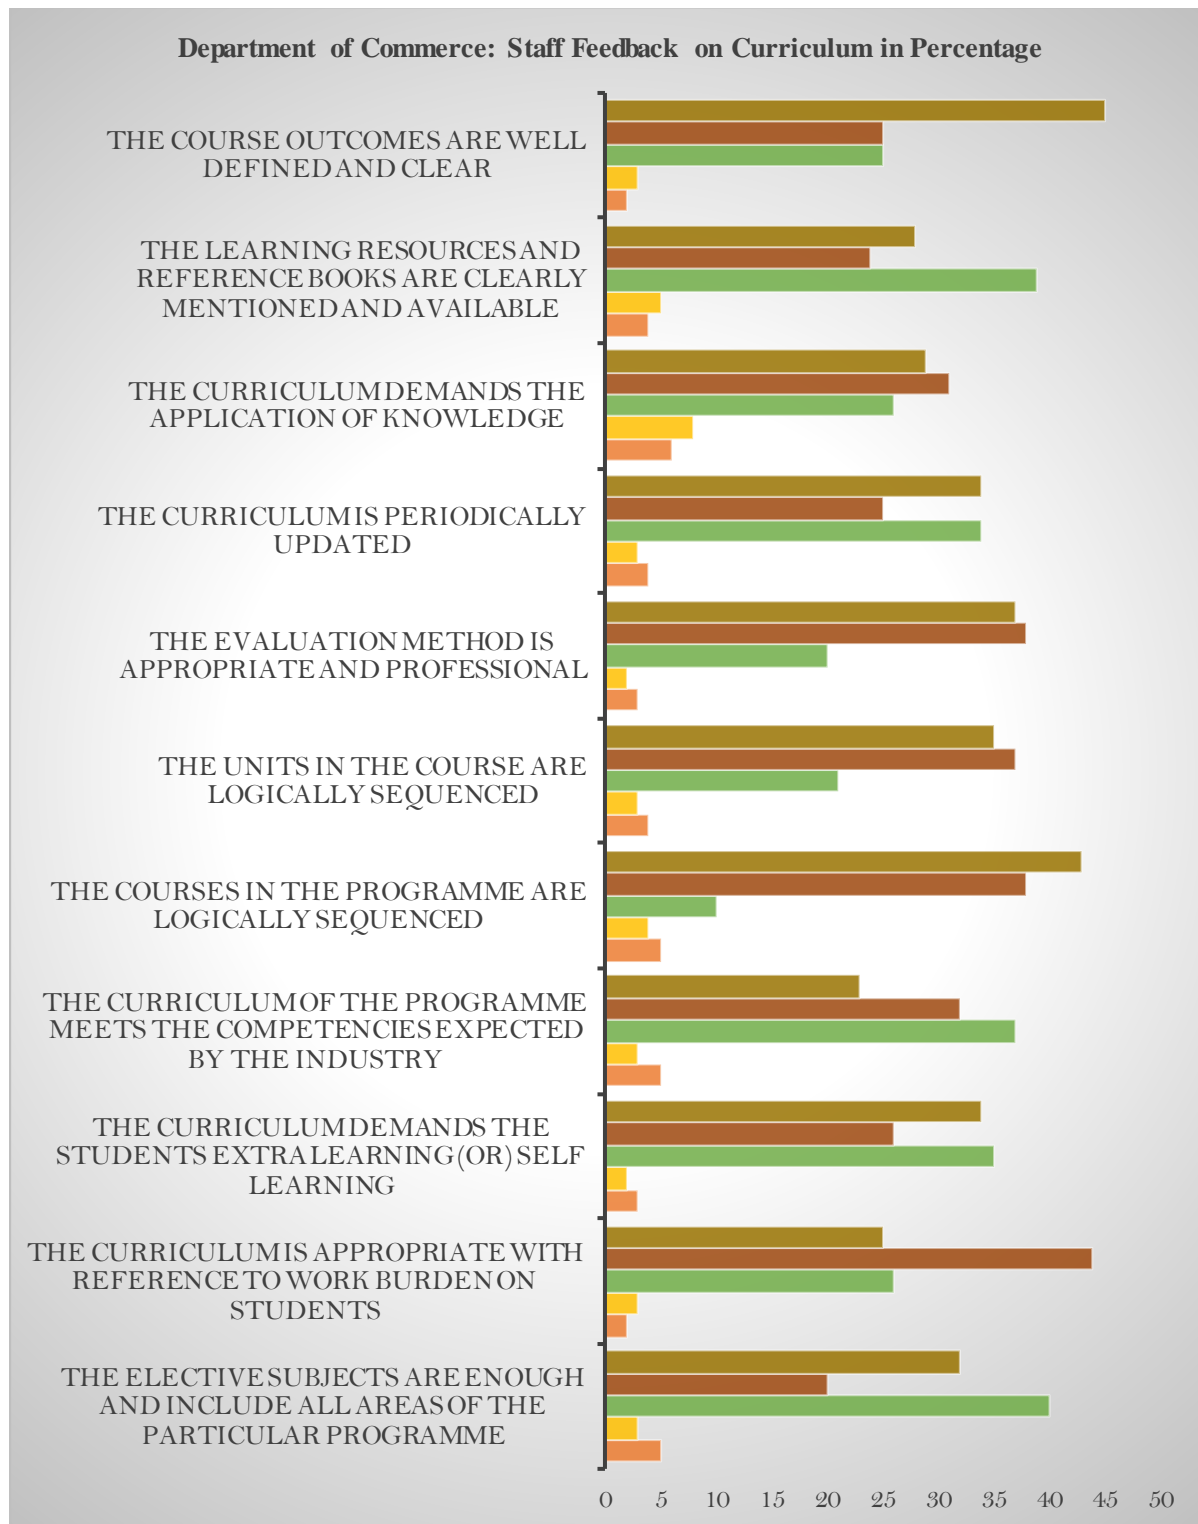

STAFF FEEDBACK ON CURRICULUM 2022-2023

Department of Commerce

Department of Computer Science

Department of Commerce with CA and PA

Department of Commerce with CA and PA: Staff Feedback on curriculum in percentage

Department of Management Studies

Department of Management Studies : Staff Feedback on curriculum in percentage

Department of Mathematics

Department of English

Department of Corporate Secretaryship