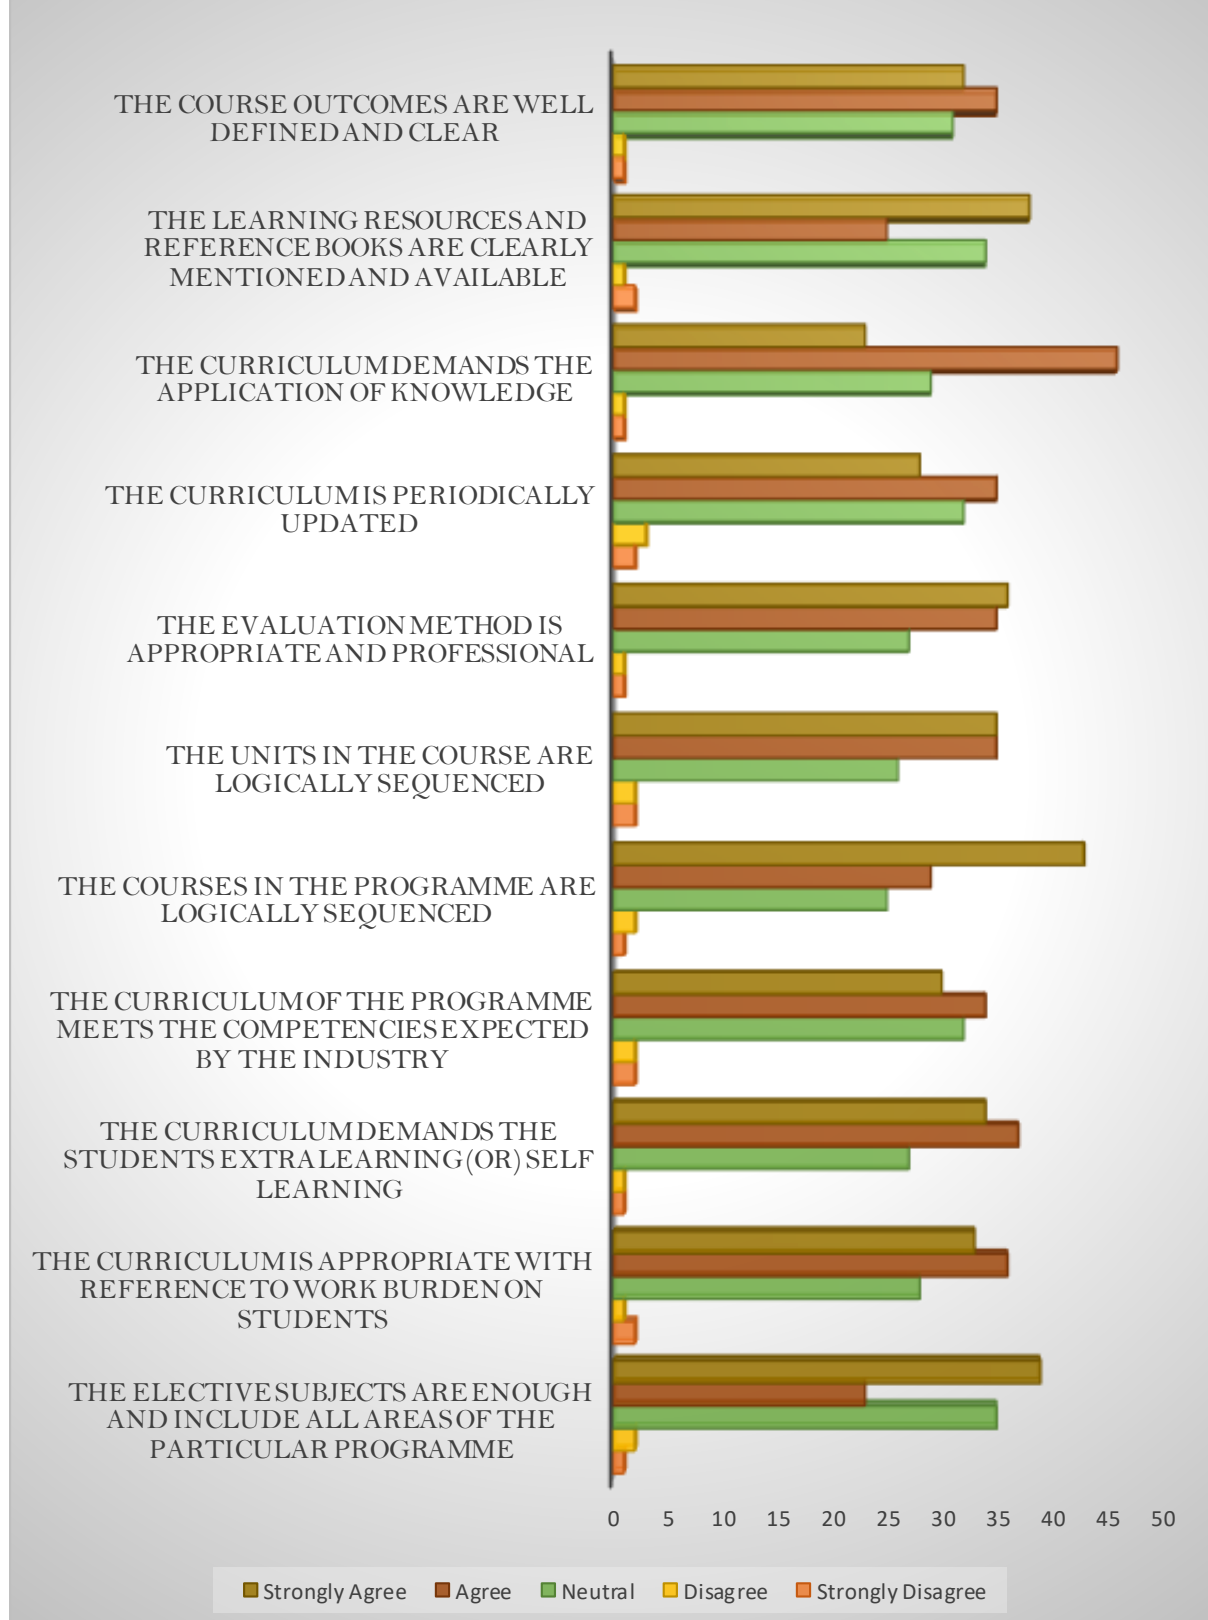

STAFF FEEDBACK ON CURRICULUM 2022-2023

Department of Commerce

Department of Computer Science

Department of Commerce with CA and PA

Department of Commerce with CA and PA: Staff Feedback on curriculum in percentage

Department of Management Studies

Department of Management Studies : Staff Feedback on curriculum in percentage

Department of Mathematics

Department of English

Department of Corporate Secretaryship