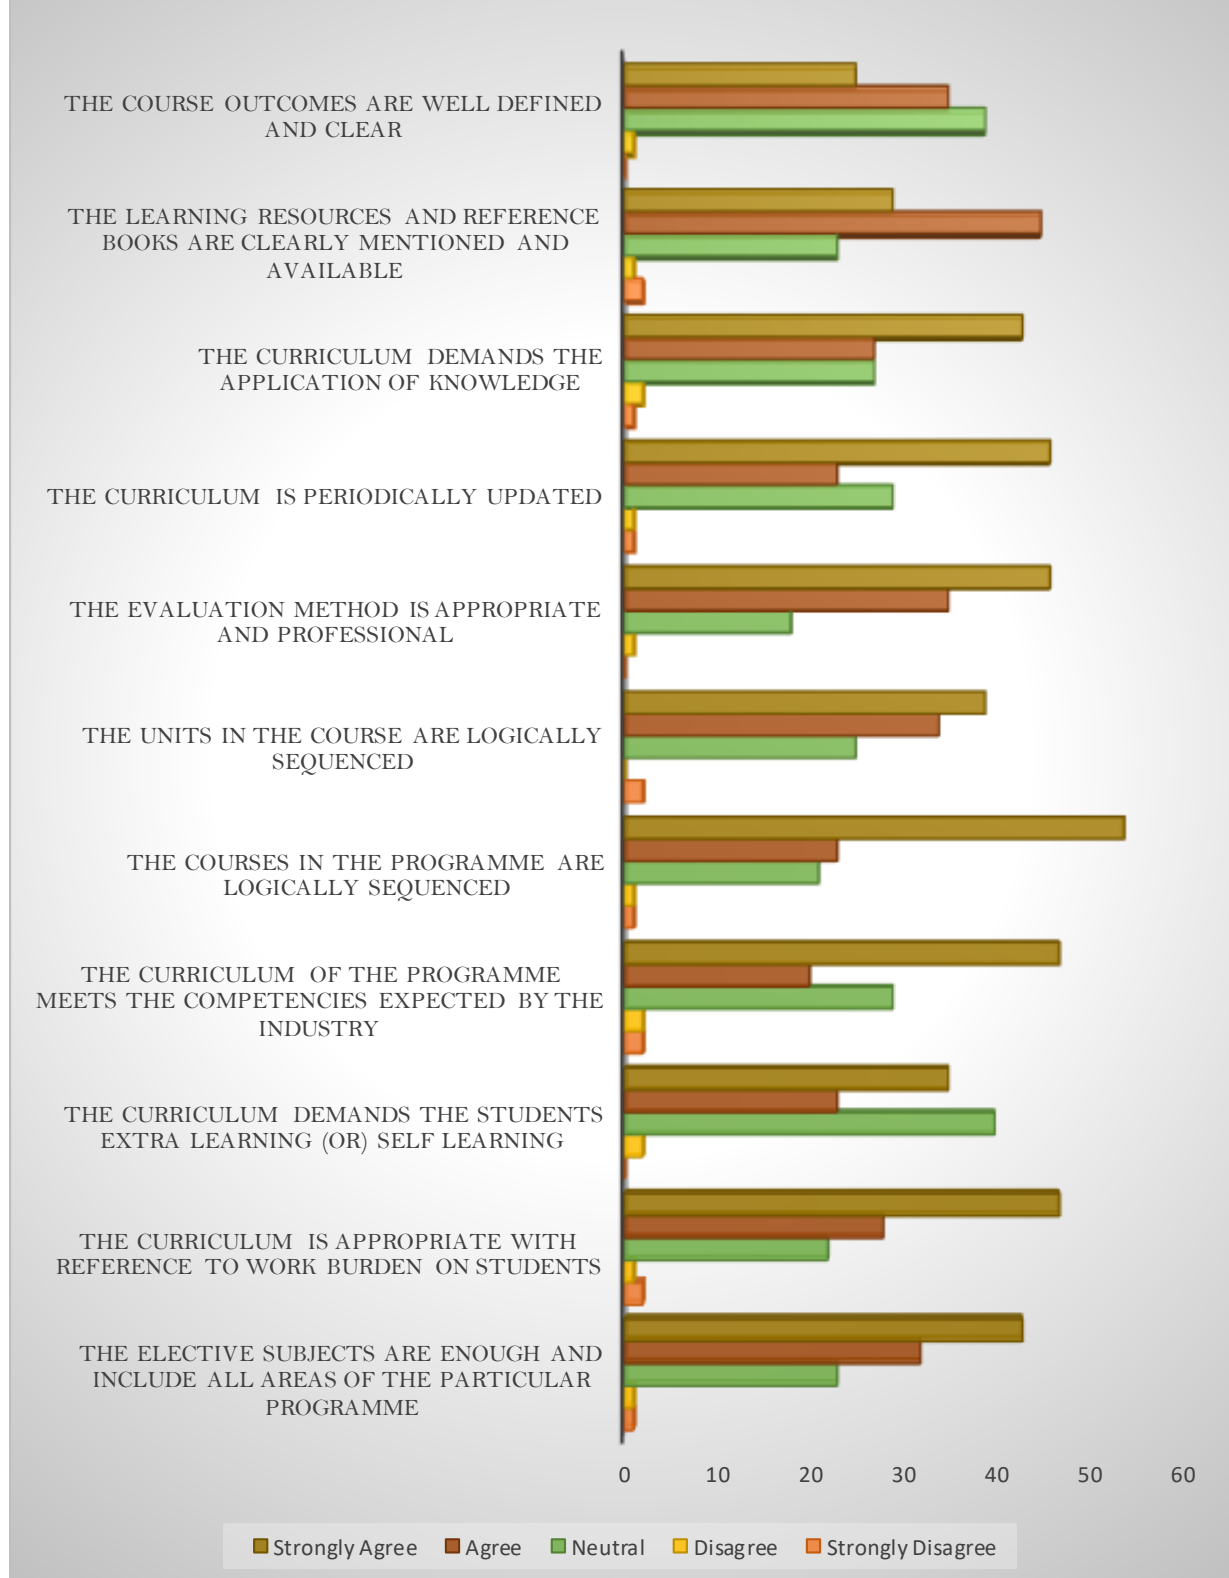

STAFF FEEDBACK ON CURRICULUM 2022-2023

Department of Commerce

Department of Computer Science

Department of Commerce with CA and PA

Department of Commerce with CA and PA: Staff Feedback on curriculum in percentage

Department of Management Studies

Department of Management Studies : Staff Feedback on curriculum in percentage

Department of Mathematics

Department of English

Department of Corporate Secretaryship