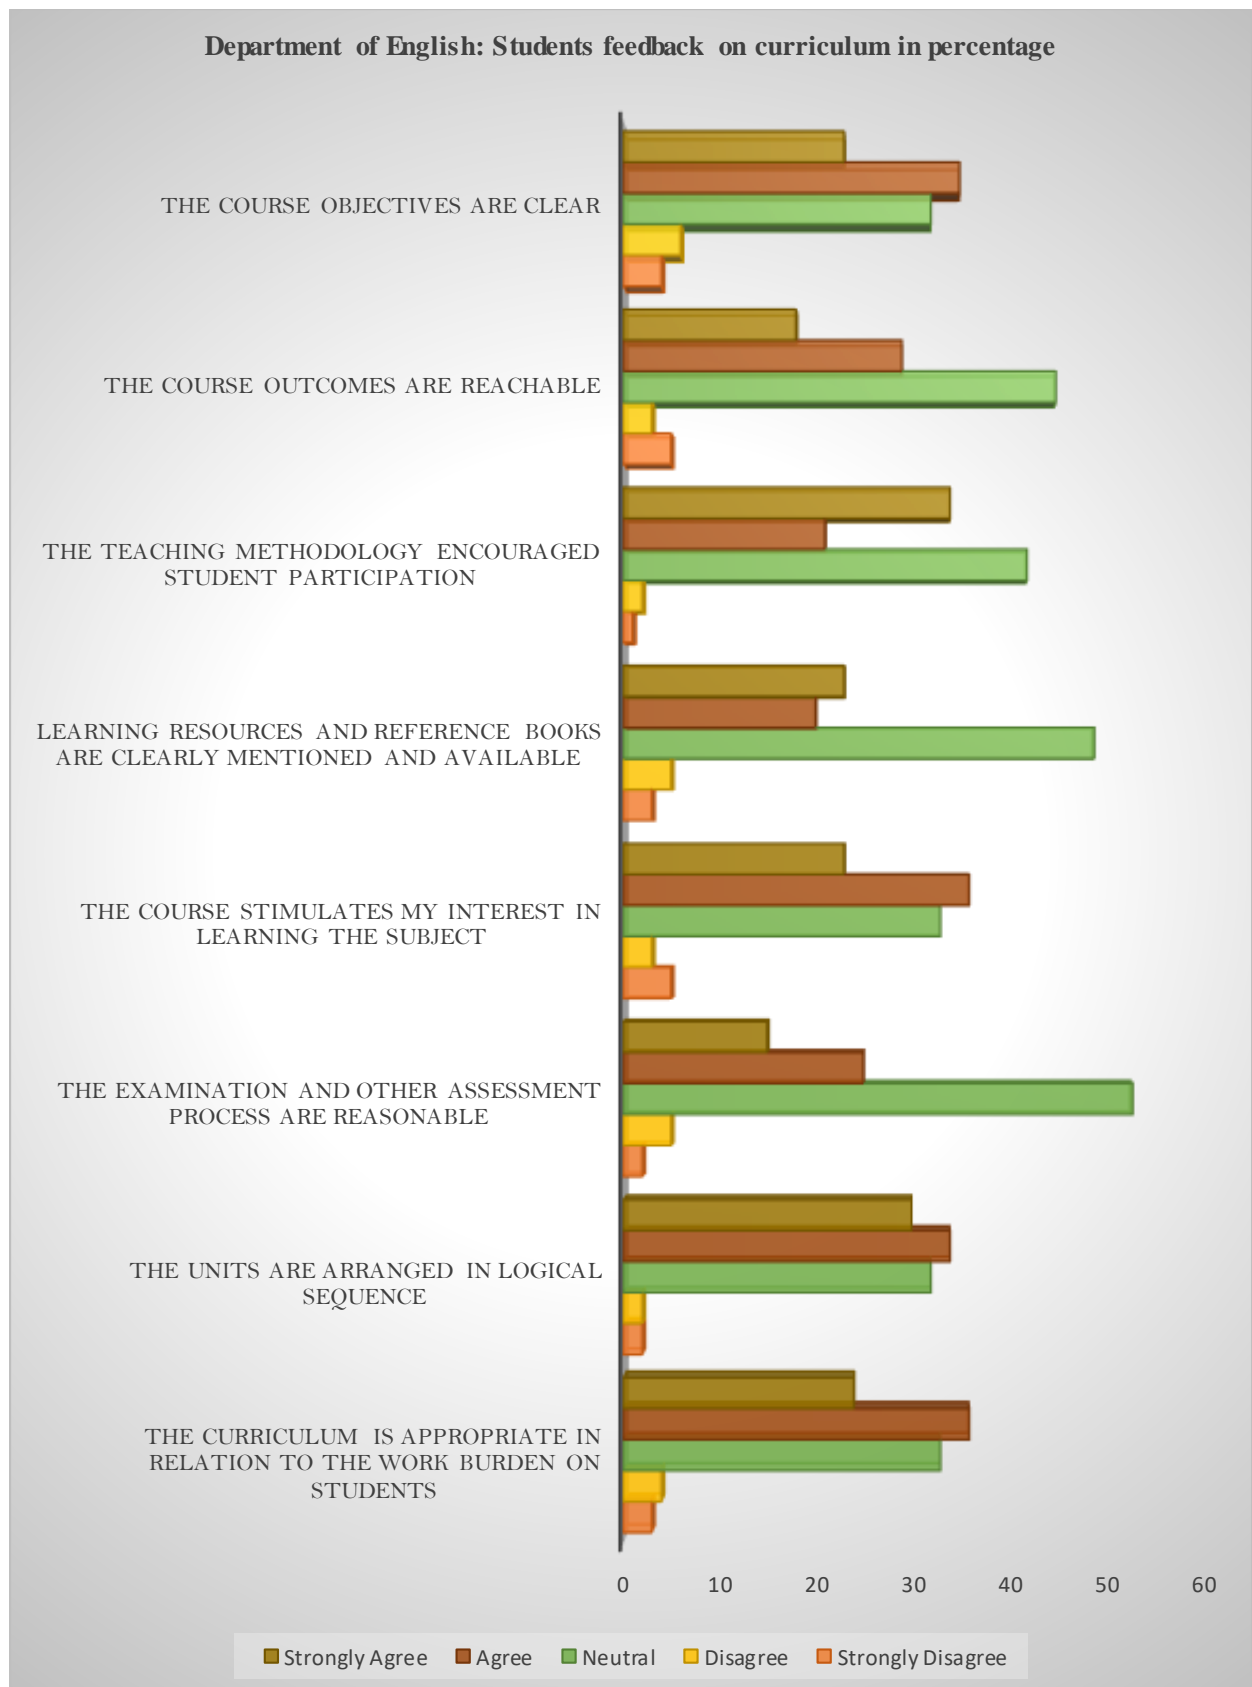

Students Feedback on Curriculum 2022-2023

Department of Commerce

Department of Computer Science

Department of Commerce with CA and PA

Department of Management Studies

Department of Mathematics

Department of English