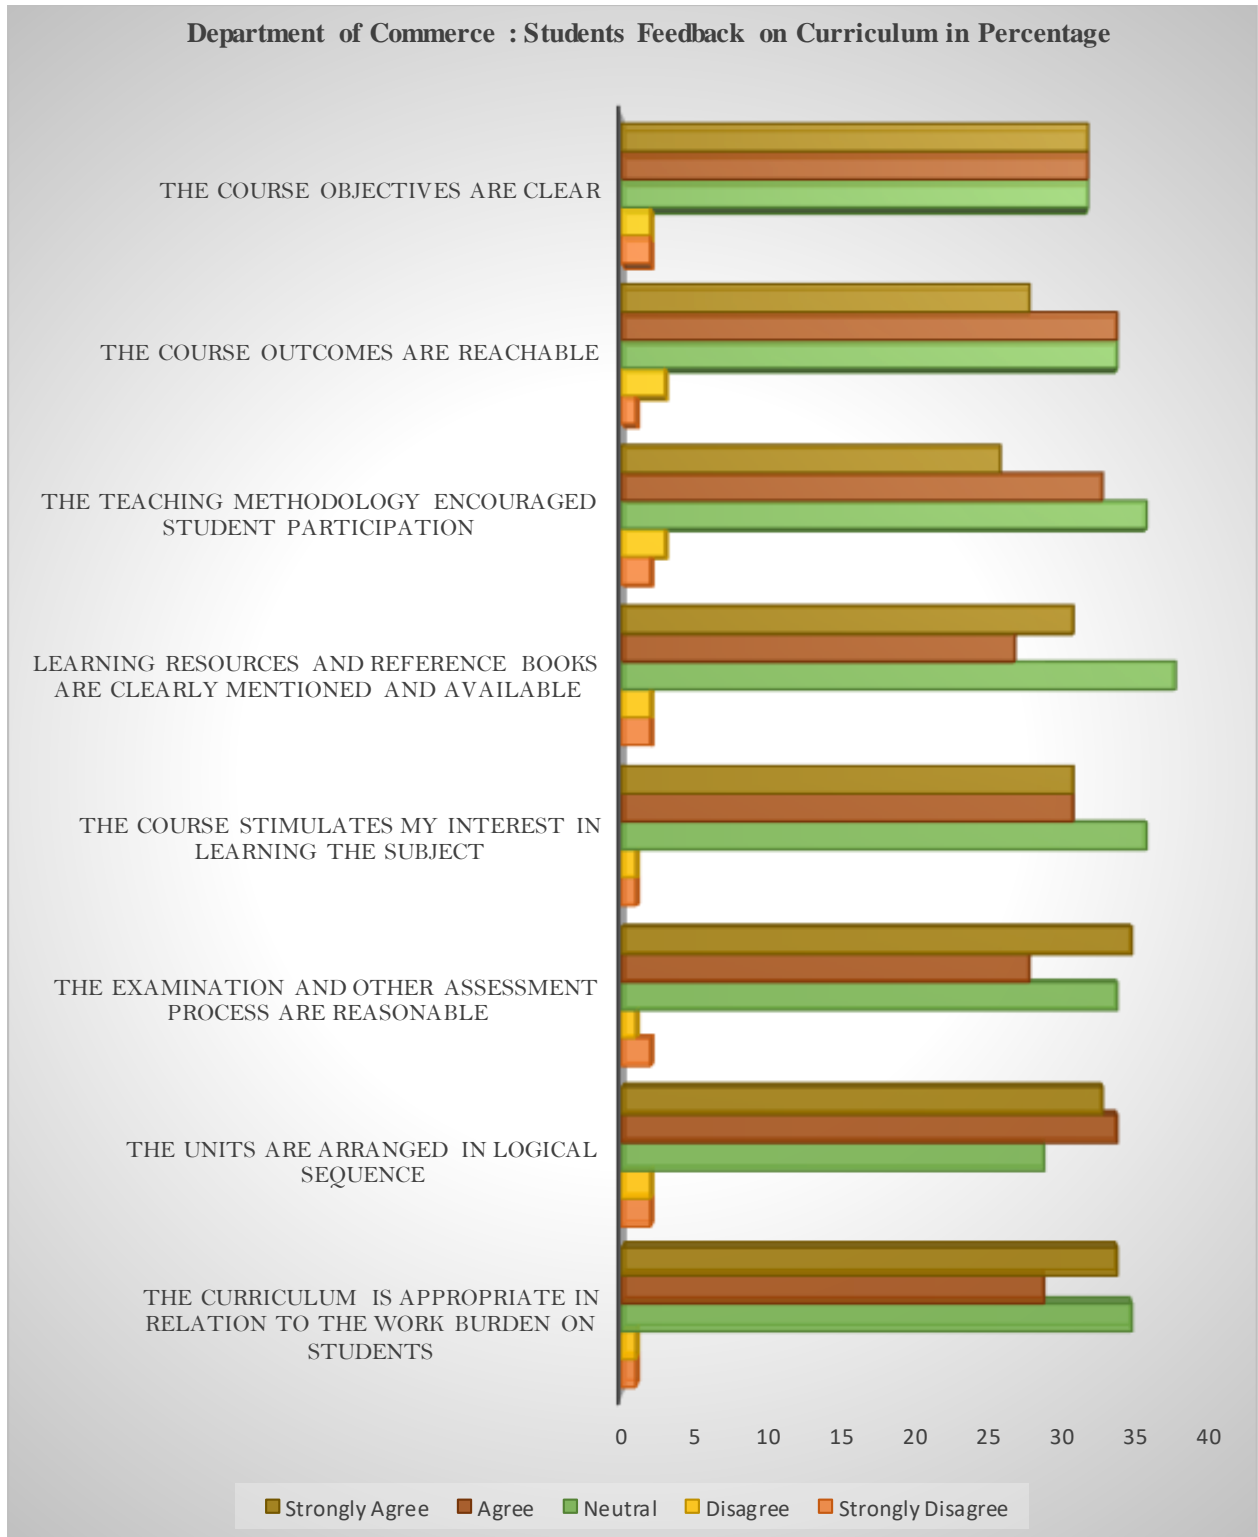

Students Feedback on Curriculum 2022-2023

Department of Commerce

Department of Computer Science

Department of Commerce with CA and PA

Department of Management Studies

Department of Mathematics

Department of English