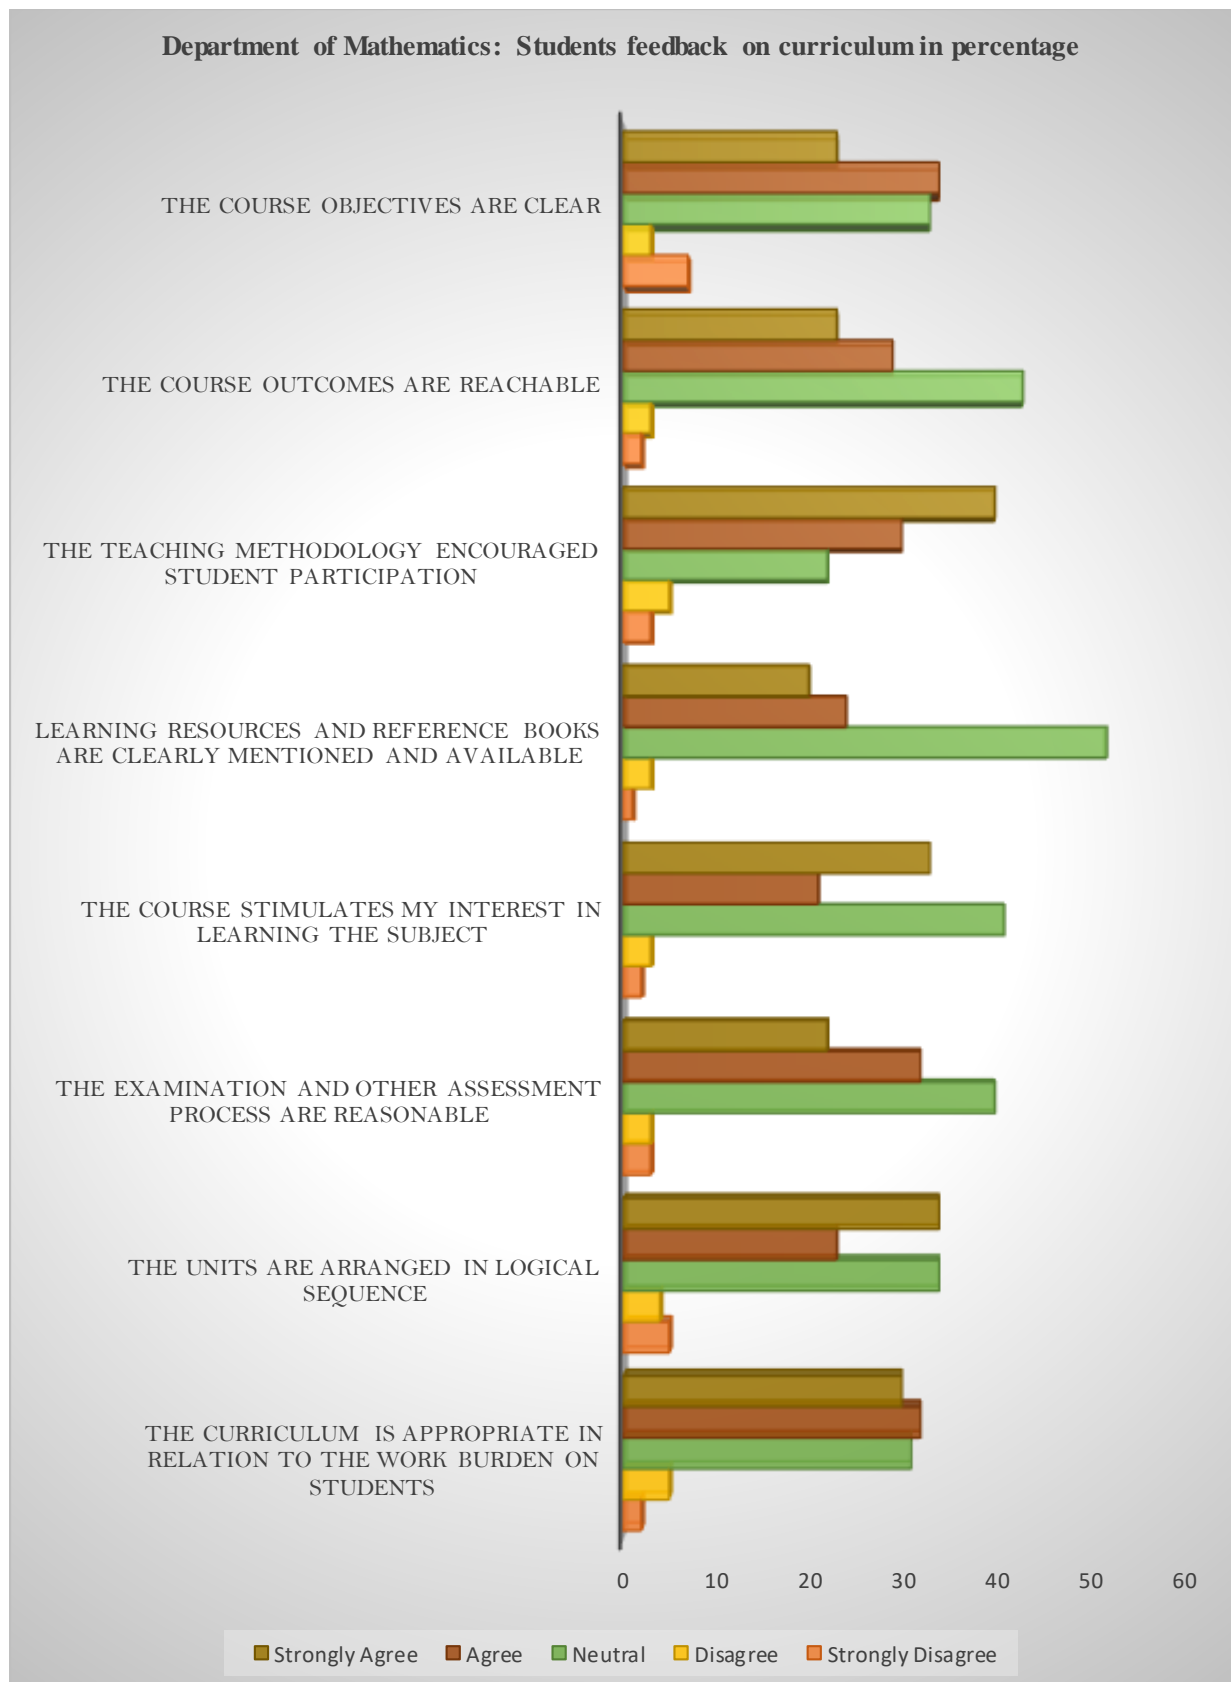

Students Feedback on Curriculum 2022-2023

Department of Commerce

Department of Computer Science

Department of Commerce with CA and PA

Department of Management Studies

Department of Mathematics

Department of English