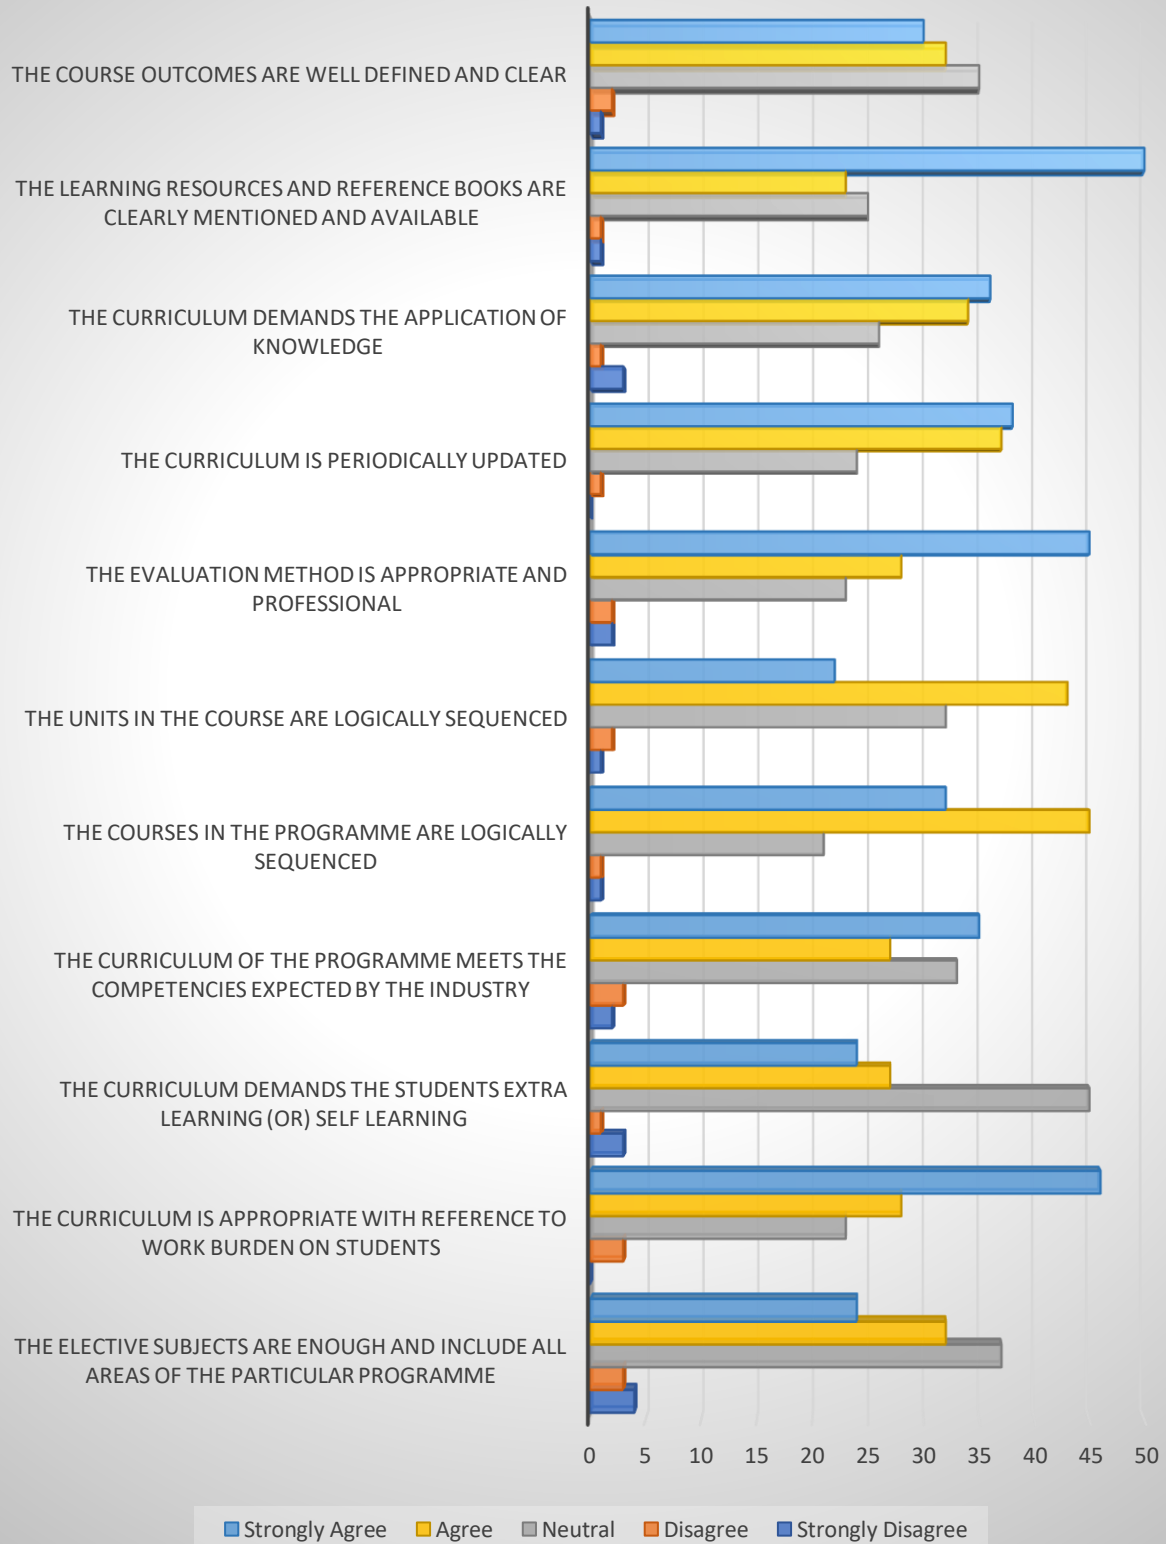

STAFF FEEDBACK ON CURRICULUM 2023-2024

Department of Commerce

Department of Computer Science

Department of Computer Science: Staff Feedback on Curriculum in Percentage

Department of Commerce with CA and PA

Department of Commerce with CA and PA: Staff Feedback on curriculum in percentage

Department of Management Studies

Department of Management Studies : Staff Feedback on curriculum in percentage

Department of Mathematics

Department of Mathematics: Staff feedback on curriculum in percentage

Department of English

Department of English: Staff feedback on curriculum in percentage

Department of Corporate Secretaryship

Department of Corporate Secretaryship: Staff feedback on curriculum in percentage