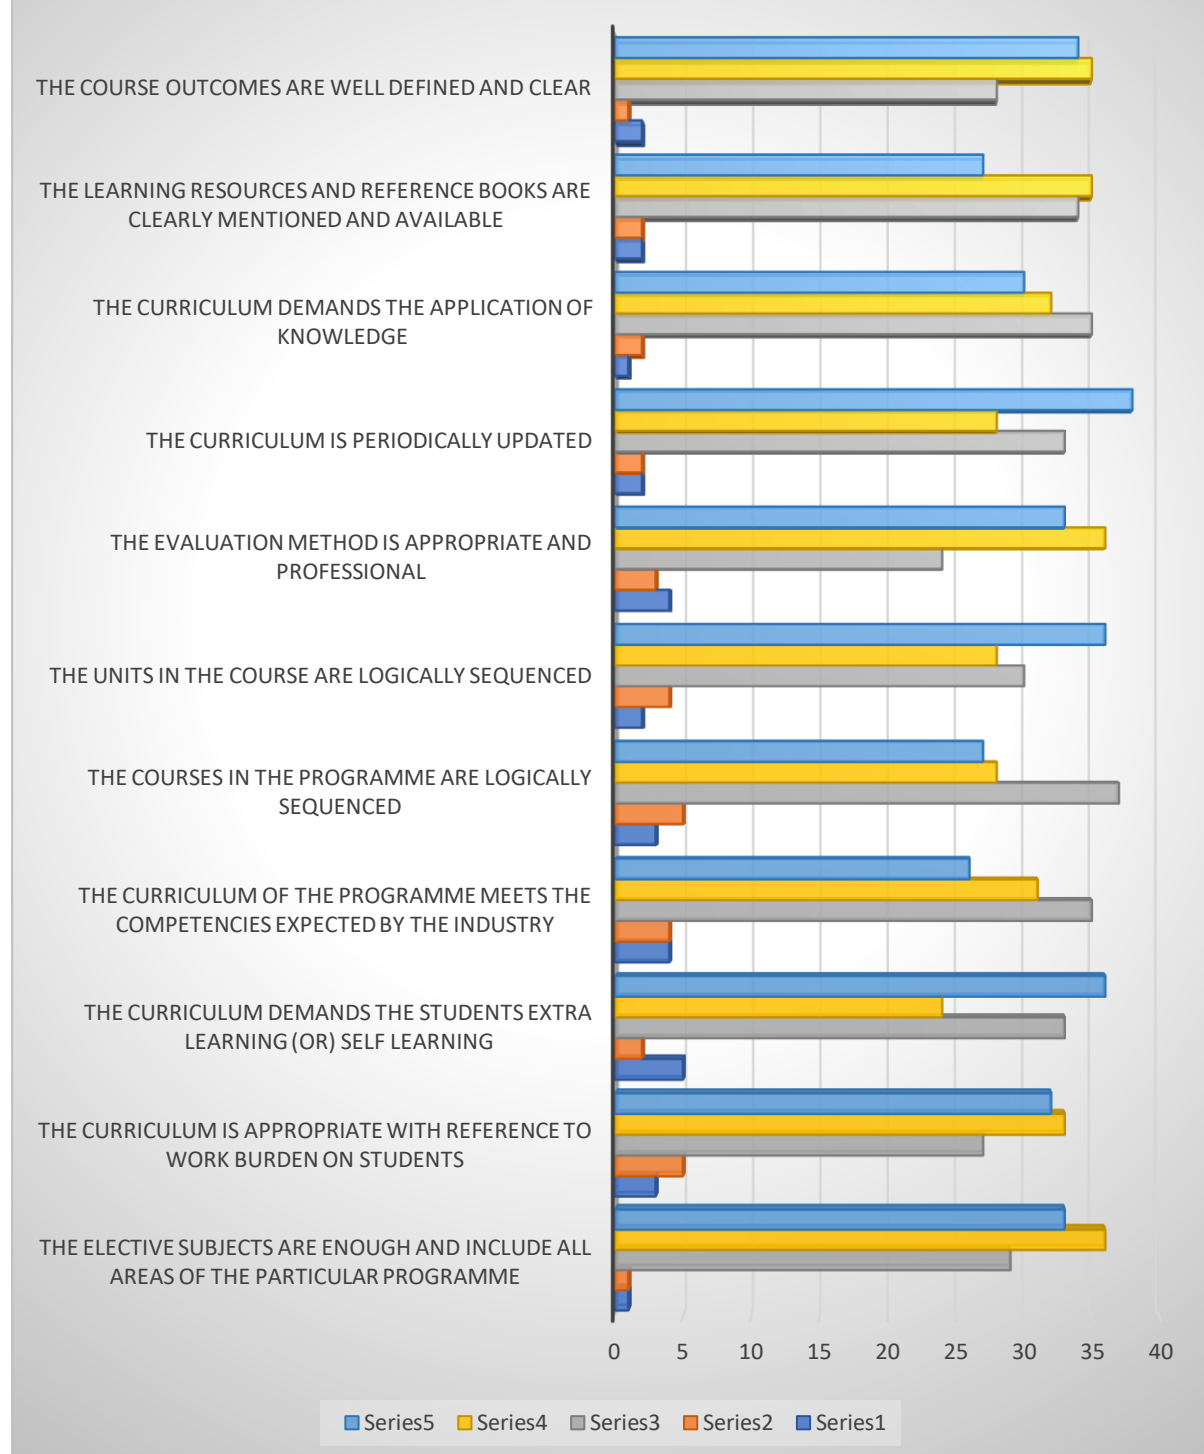

STAFF FEEDBACK ON CURRICULUM 2023-2024

Department of Commerce

Department of Computer Science

Department of Computer Science: Staff Feedback on Curriculum in Percentage

Department of Commerce with CA and PA

Department of Commerce with CA and PA: Staff Feedback on curriculum in percentage

Department of Management Studies

Department of Management Studies : Staff Feedback on curriculum in percentage

Department of Mathematics

Department of Mathematics: Staff feedback on curriculum in percentage

Department of English

Department of English: Staff feedback on curriculum in percentage

Department of Corporate Secretaryship

Department of Corporate Secretaryship: Staff feedback on curriculum in percentage