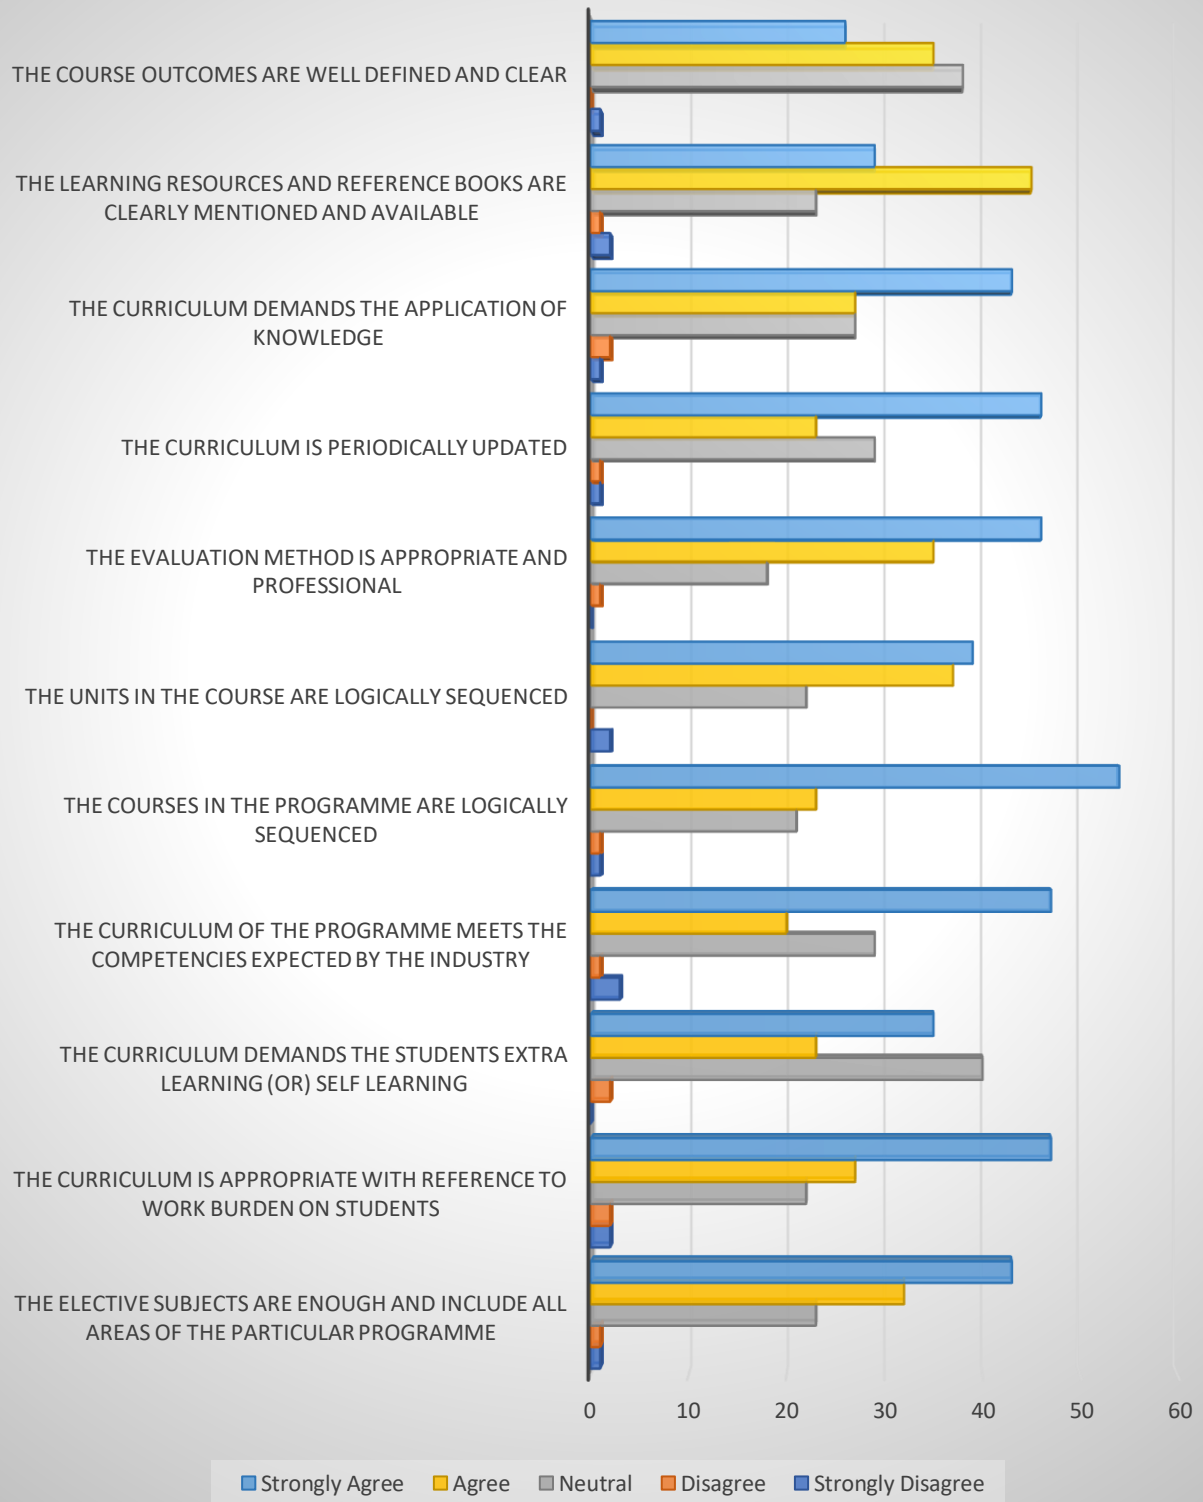

STAFF FEEDBACK ON CURRICULUM 2023-2024

Department of Commerce

Department of Computer Science

Department of Computer Science: Staff Feedback on Curriculum in Percentage

Department of Commerce with CA and PA

Department of Commerce with CA and PA: Staff Feedback on curriculum in percentage

Department of Management Studies

Department of Management Studies : Staff Feedback on curriculum in percentage

Department of Mathematics

Department of Mathematics: Staff feedback on curriculum in percentage

Department of English

Department of English: Staff feedback on curriculum in percentage

Department of Corporate Secretaryship

Department of Corporate Secretaryship: Staff feedback on curriculum in percentage