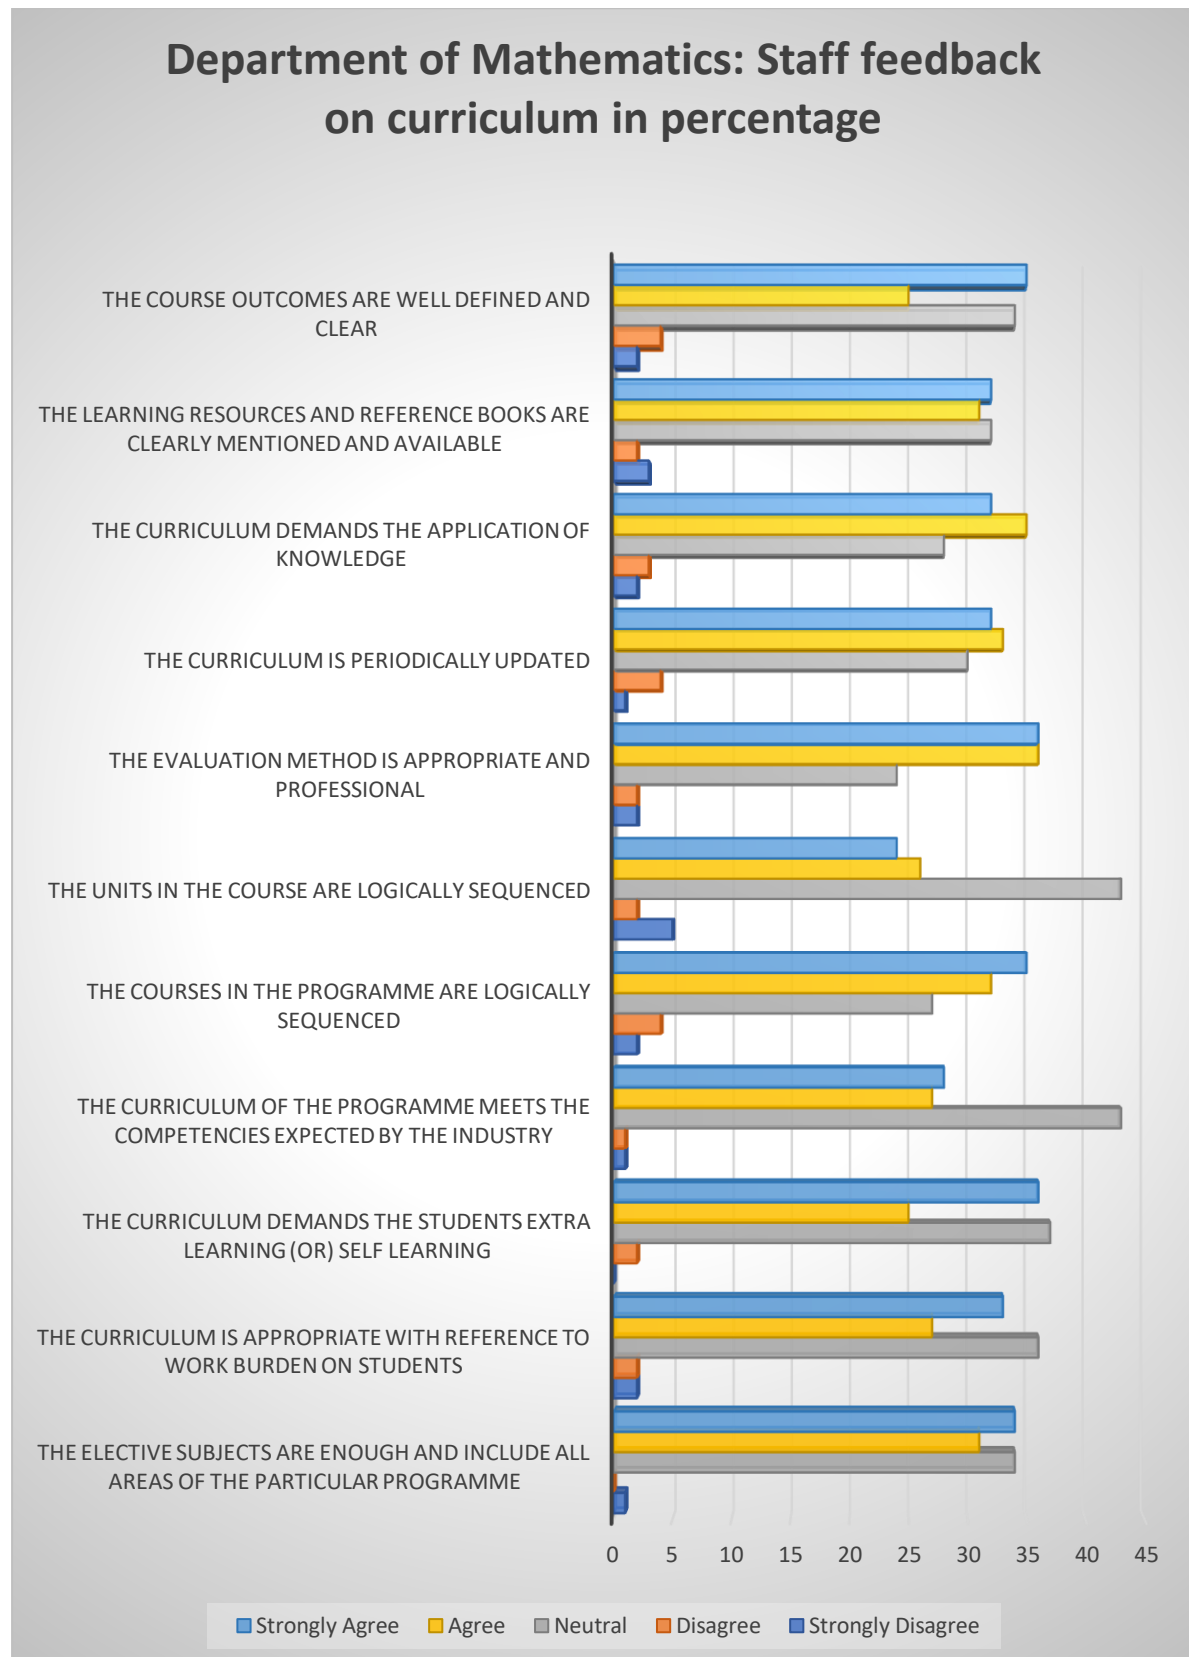

STAFF FEEDBACK ON CURRICULUM 2023-2024

Department of Commerce

Department of Computer Science

Department of Computer Science: Staff Feedback on Curriculum in Percentage

Department of Commerce with CA and PA

Department of Commerce with CA and PA: Staff Feedback on curriculum in percentage

Department of Management Studies

Department of Management Studies : Staff Feedback on curriculum in percentage

Department of Mathematics

Department of Mathematics: Staff feedback on curriculum in percentage

Department of English

Department of English: Staff feedback on curriculum in percentage

Department of Corporate Secretaryship

Department of Corporate Secretaryship: Staff feedback on curriculum in percentage