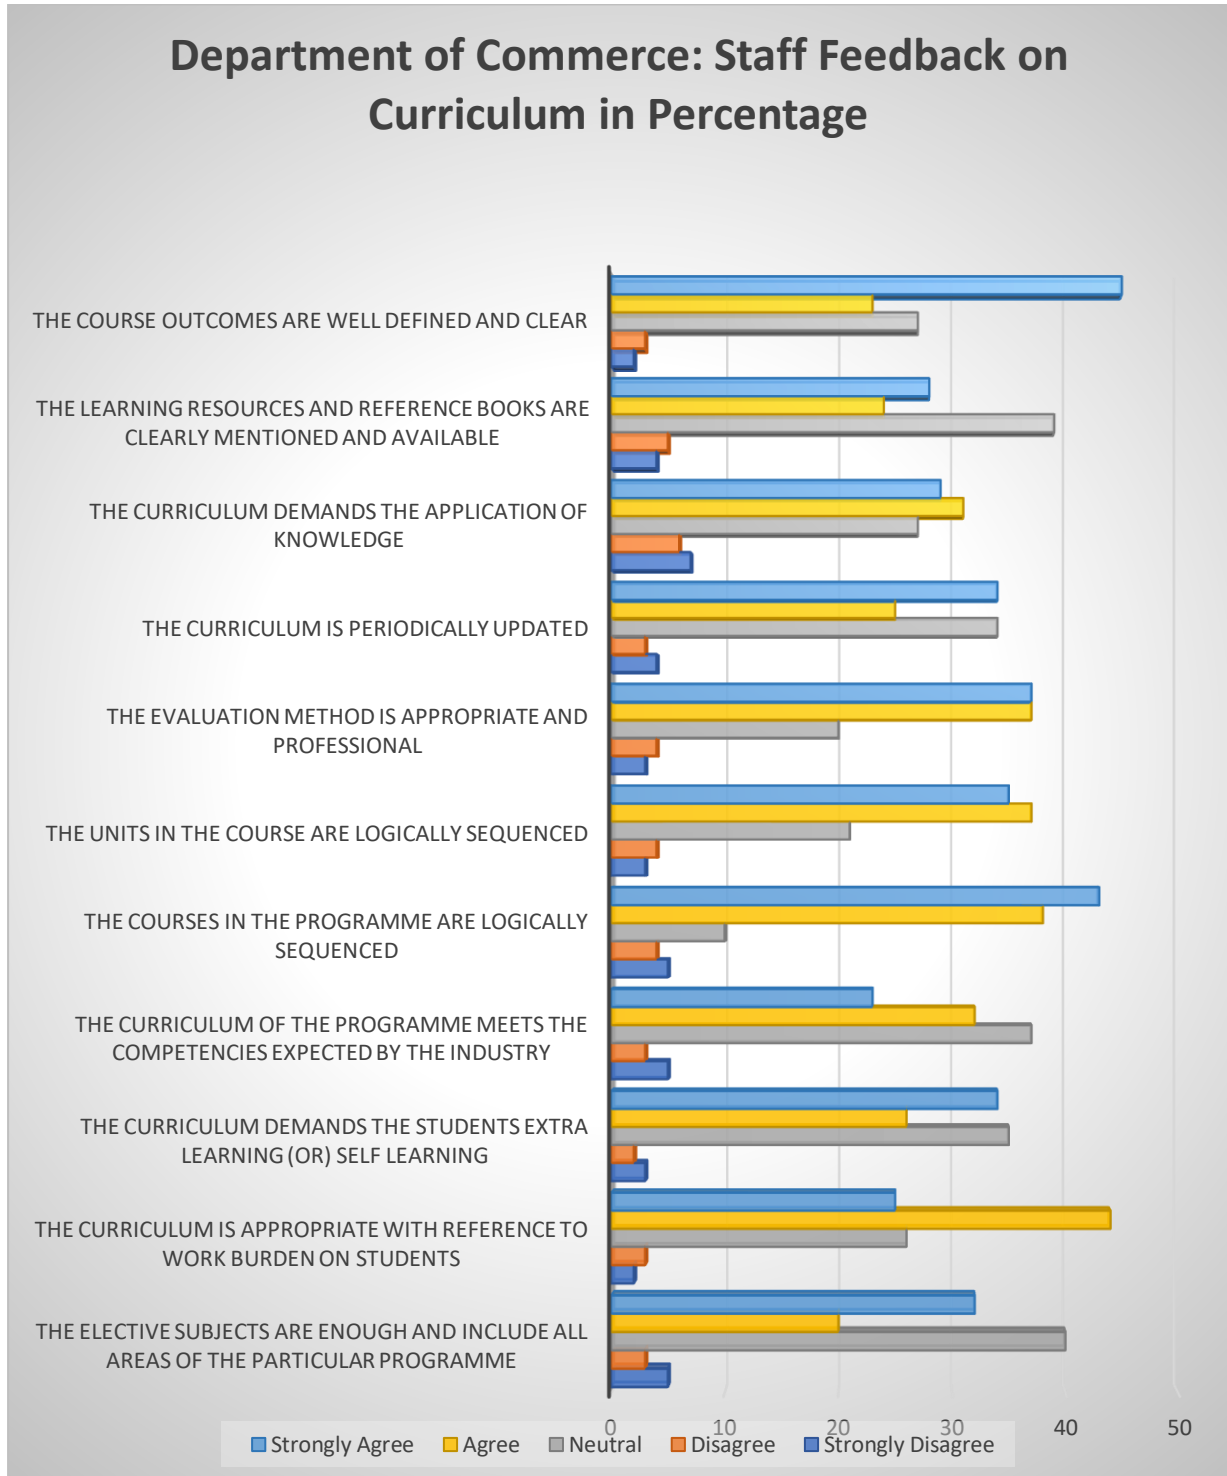

STAFF FEEDBACK ON CURRICULUM 2023-2024

Department of Commerce

Department of Computer Science

Department of Computer Science: Staff Feedback on Curriculum in Percentage

Department of Commerce with CA and PA

Department of Commerce with CA and PA: Staff Feedback on curriculum in percentage

Department of Management Studies

Department of Management Studies : Staff Feedback on curriculum in percentage

Department of Mathematics

Department of Mathematics: Staff feedback on curriculum in percentage

Department of English

Department of English: Staff feedback on curriculum in percentage

Department of Corporate Secretaryship

Department of Corporate Secretaryship: Staff feedback on curriculum in percentage