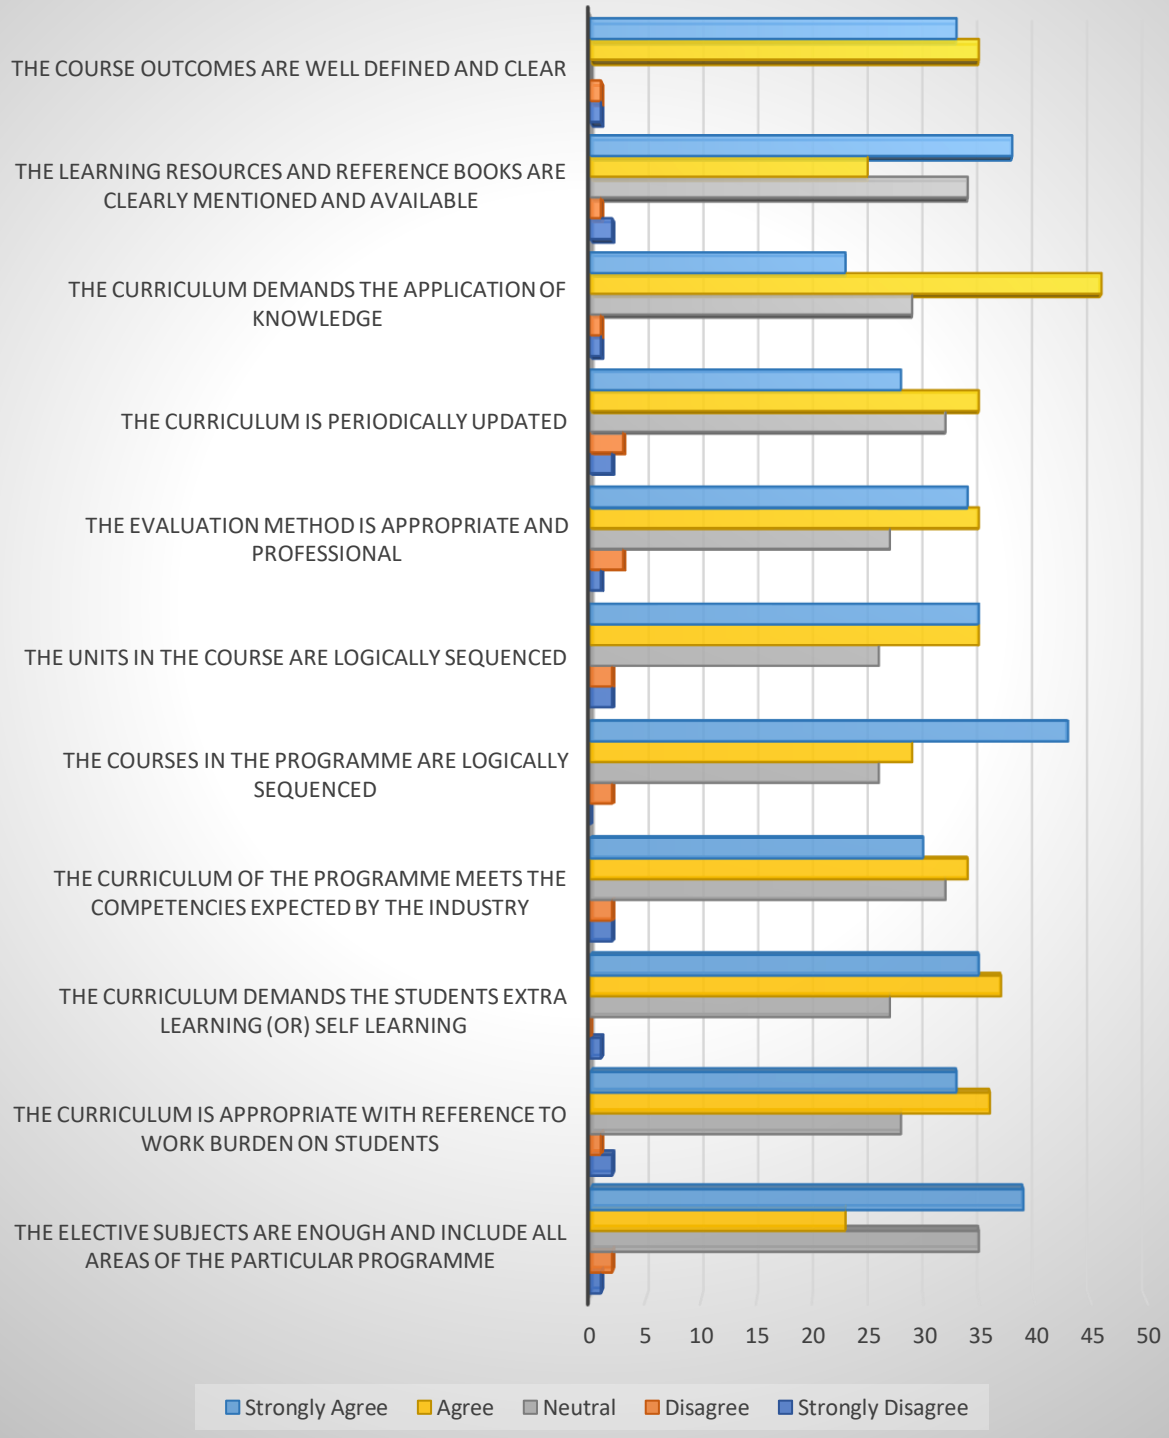

STAFF FEEDBACK ON CURRICULUM 2023-2024

Department of Commerce

Department of Computer Science

Department of Computer Science: Staff Feedback on Curriculum in Percentage

Department of Commerce with CA and PA

Department of Commerce with CA and PA: Staff Feedback on curriculum in percentage

Department of Management Studies

Department of Management Studies : Staff Feedback on curriculum in percentage

Department of Mathematics

Department of Mathematics: Staff feedback on curriculum in percentage

Department of English

Department of English: Staff feedback on curriculum in percentage

Department of Corporate Secretaryship

Department of Corporate Secretaryship: Staff feedback on curriculum in percentage